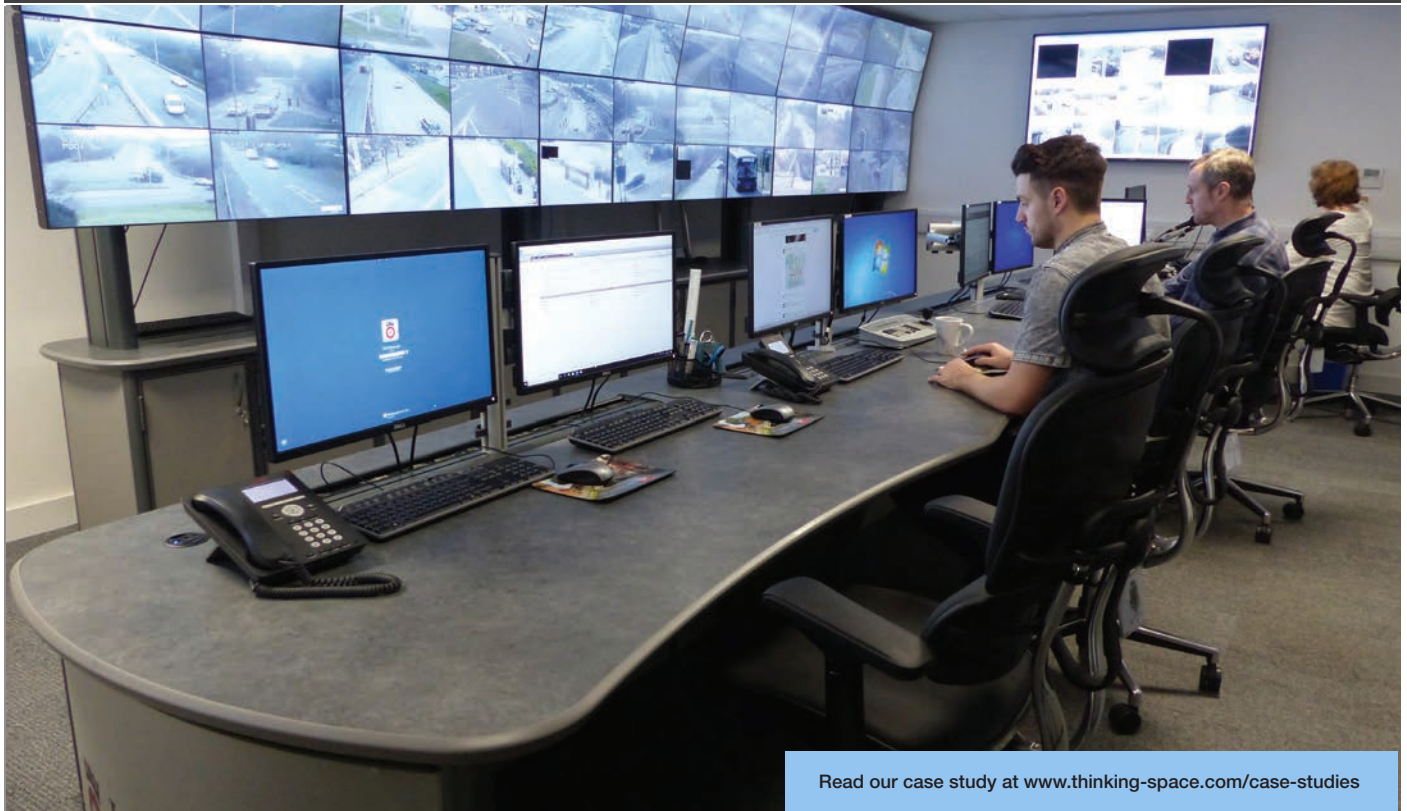

improving working environments

[Read our case study at www.thinking-space.com/case-studies](http://www.thinking-space.com/case-studies)

New traffic control room furniture for Hampshire County Council

New traffic control room furniture at Hampshire County Council has recently been installed by Thinking Space Systems. The previous traffic engineering office and control room were relocated to The Castle premises in Winchester town centre last November.

With the relocation project being planned over several years, Thinking Space were tasked with designing and manufacturing a four operator position console with a scalloped worktop to create individual workspaces. The focus of the room is an Evolution media wall in a 2 by 6 screen configuration, showing CCTV information, with handy storage beneath. Monitor mounts, 24/7 chairs and storage are also provided.

Hampshire County Council are long-standing clients of Thinking Space. With a relationship spanning the length of the company's history, it is timely that the

relocation and new furniture provision has occurred as the company celebrate their 15th anniversary. With the original consoles being provided in 2001 by then local manufacturing company Alusett, Thinking Space took on the responsibility of maintaining the consoles. Over the course of the last 15 years, Thinking Space have maintained the control room, with the last modifications occurring around six years ago, when the control room moved from CRT's to flat screen monitors.

With this relocation, a chance to upgrade the surroundings and create an aesthetically pleasing environment was key, as Andrew Webber, Principle Engineer at Hampshire County Highways explains. "The furniture is a big change from the previous furniture having been over 18 years old, and effects it has had on staff and our operations have been noticed. The new furniture is modern, easy to maintain and has created a clean environment for staff that they can feel proud of. From initial consultation to installation, the process was smooth. Thinking Space staff were professional and worked efficiently to ensure the furniture was ready before the final move".

See us at...

News...

IFSEC
INTERNATIONAL 19-21 JUNE 2018
EXCEL LONDON UK