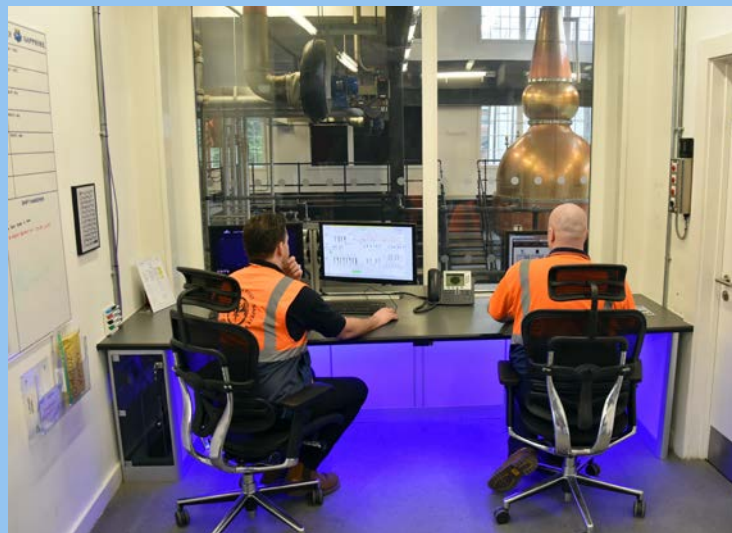

Distilling some first class furniture at Bombay Sapphire

Thinking Space have recently completed a project by distilling some first class furniture at Bombay Sapphire.

After visiting the Thinking Space website, Bombay Sapphire, the only manufacturers of the gin brand owned by Bacardi, tasked them with upgrading their control room, based at Laverstoke Mill in Hampshire. The furniture in the existing process control room, which overlooks the distillery plant, was office furniture and not making the best use of space.