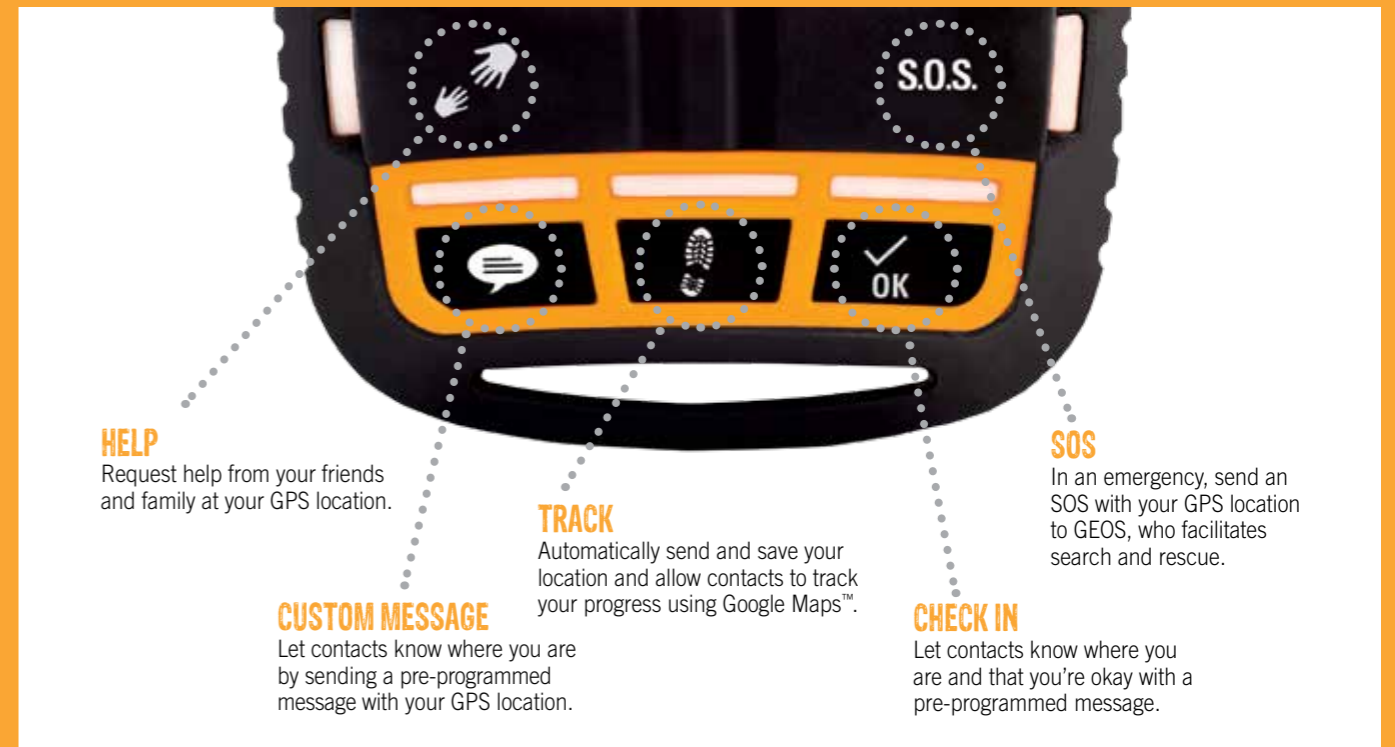

SPOT GEN3

Connect to friends and family, track your adventure and stay safe - regardless of mobile coverage.

SPOT GEN3

SPOT Gen3 gives you a critical, life-saving line of communication when you travel beyond the boundaries of mobile service. The latest generation of award-winning SPOT devices, **SPOT Gen3** lets family and friends know you're okay, or if the worst should happen, sends emergency responders your GPS location - all with the push of a button. Add this rugged, pocket-sized device to your essential gear and stay connected wherever you roam. **Long Live Adventure!**

MOTION-ACTIVATED TRACKING

A vibration sensor tells SPOT to send your GPS location when you are moving and to stop when you do. This conserves battery power and avoids sending duplicate tracks.

CONTINUOUS TRACKING

When you upgrade to Extreme Tracking. SPOT Gen3 will send track messages until you turn off your SPOT. No need to reset after 24 hours.

COMES WITH YOUR SPOT GEN3

- ▶ Strap
- ▶ Batteries
- ▶ Carabiner
- ▶ Quick Reference Guide
- ▶ USB Cable

SPOT SERVICES

BASIC SERVICE

Required for all SPOT devices. Package includes unlimited predefined Custom, Check In, Tracking, Help and SOS messages. Basic Tracking automatically transmits your GPS location every 5 minutes for 24 hours so you can share your adventures in near real time via SPOT Adventures or a SPOT Shared Page.
€179.99 PER YEAR (Excl. VAT) / €17.99 PER MONTH (Excl. VAT)