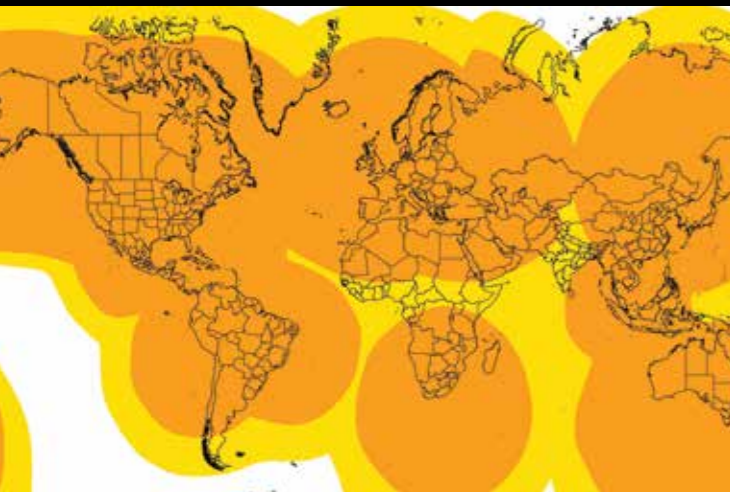

SPOT GEN3 COVERAGE MAP

- 96% OR BETTER PROBABILITY OF SUCCESSFULLY SENDING A SINGLE MESSAGE WITHIN 20 MINUTES.
- REDUCED COVERAGE AVAILABLE WITHIN A 20 MINUTE PERIOD.

To find out more about what your **SPOT** can do for you, visit FindMeSPOT.com