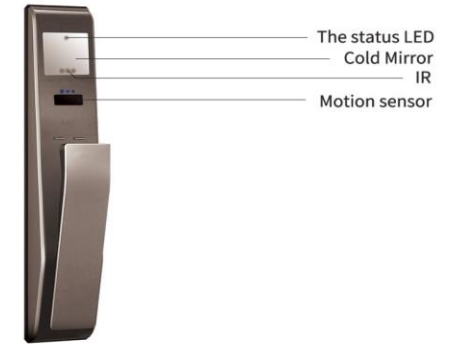

LOCKIT Door Lock

Iris recognition door lock system

Usability

- Contactless iris recognition
- Fast recognition time less than 0.5 seconds
- Not affected by eye sizes, diseases, colors, environmental factors, etc.
- Automatic recognition mode is available with motion sensor
- Emergency power supply with 9V battery

Security

- Biometric hash encryption
- Iris recognition technology without saving biometric information
- Avoiding the risk of losing or forgetting passwords
- Manage entry log with Application
- Intruder detecting notification available through Application