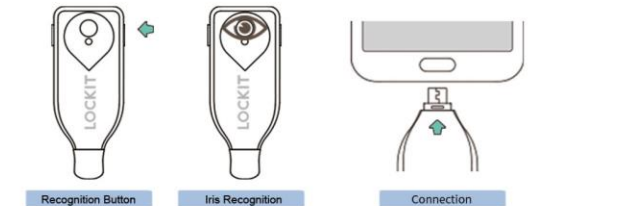

LOCKIT USB

Data security USB flash memory based on iris Recognition

Product	LOCKIT USB
Size	83(H)x33(W)x13(D)mm
Weight	24g
Capacity	16GB/32GB
Color	BLACK
OS	Windows,Android,Macintosh
Interface	Micro USB 5pin
Operational Temperature	-20~80°C
Camera specification	5M FF(Fixed focus) 7cm~10cm

HOW TO USE IRISYS LOCKIT USB Flash Memory

LOCKIT Safety Box

Safety box connected to portable iris recognition key by a wireless communication

Product	LOCKIT Safety Box
Exterior size	525(H) x 430(W) x 485(D)
	715(H) x 490(W) x 540(D)
Interior size	370(H) x 310(W) x 320(D)
	510(H) x 380(W) x 342(D)
Certification	CE, KC, KSG4500, ISO 9001
Connection	BLE