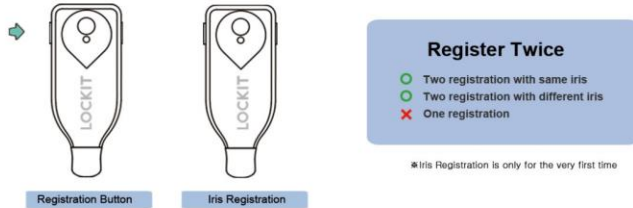

LOCKIT USB

Data security USB flash memory based on iris Recognition

Product	LOCKIT USB
Size	83(H)x33(W)x13(D)mm
Weight	24g
Capacity	16GB/32GB
Color	BLACK
OS	Windows,Android,Macintosh
Interface	Micro USB 5pin
Operational Temperature	-20~80°C
Camera specification	5M FF(Fixed focus) 7cm~10cm

HOW TO USE IRISYS LOCKIT USB Flash Memory

LOCKIT Safety Box

Safety box connected to portable iris recognition key by a wireless communication

Product	LOCKIT Safety Box
Exterior size	525(H) x 430(W) x 485(D)
	715(H) x 490(W) x 540(D)
Interior size	370(H) x 310(W) x 320(D)
	510(H) x 380(W) x 342(D)
Certification	CE, KC, KSG4500, ISO 9001
Connection	BLE