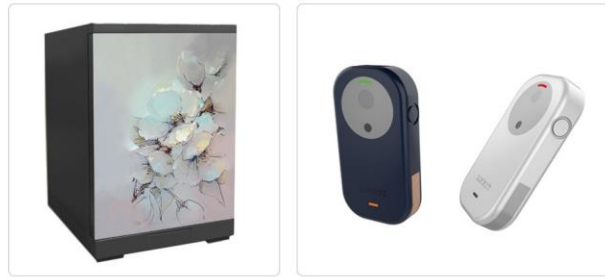

LOCKIT Safety Box

Safety box connected to portable iris recognition key by a wireless communication

Product	LOCKIT Safety Box
Exterior size	525(H) x 430(W) x 485(D)
	715(H) x 490(W) x 540(D)
Interior size	370(H) x 310(W) x 320(D)
	510(H) x 380(W) x 342(D)
Certification	CE, KC, KSG4500, ISO 9001
Connection	BLE