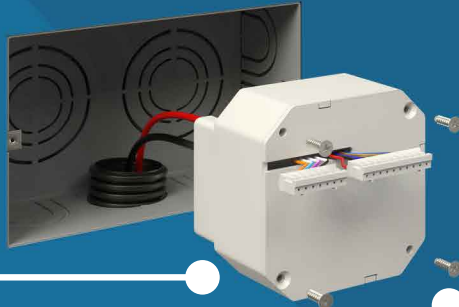

Domotics for Simplicity

NEW KULT SMART THERMOSTAT

APP & SMART HOME INTEGRATION

The built-in Wi-Fi connectivity lets you keep your home at a comfortable temperature and humidity (RH) with little to no input needed! KBLUE Webapp also offers Smart-Home features, communicating with other smart devices to create scenes and trigger the opening or closing of shades, lights.

TECHNOLOGY & DESIGN

Large touchscreen display and attractive user interface with high degree of scheduling flexibility thanks to KBLUE mobile APP.

Kult luxurious design and touchscreen interface have a modern feel, adding smart features to your existing heating and cooling systems in a stylish way.

ADD-ON FEATURES

Low Voltage and 230V compatibility, along with smart relays and analogue 0-10V output options make it possible to improve performances, flexibility and extend the use of the new Kult Smart Thermostat with existing heating + cooling systems, heat pumps, HVAC professional systems, hydronic and electric underfloor heating, multi-zone AC systems, etc.