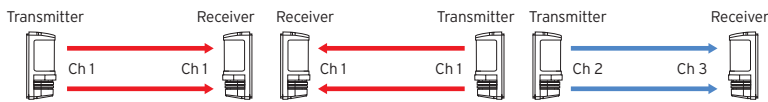

Beam 72 Selectable Beam Frequencies

The selectable beam frequencies are used to prevent crosstalk when installing multiple units in long distance or beam stacking applications, as illustrated below:

Long distance protection