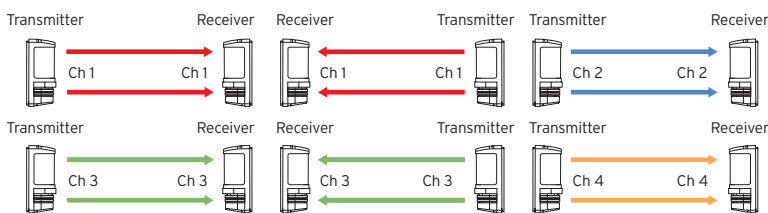

Double stacked long distance protection

Specifications

Model	Beam 7115	Beam 7140	Beam 7225	Beam 7250	Beam 7275
Outdoor range	15m (50ft)	40m (130ft)	25m (82ft)	50m (165ft)	75m (250ft)
Indoor range	30m (100ft)	80m (260ft)	50m (165ft)	100m (330ft)	150m (500ft)
Detection method	Simultaneous interruption of 2 pulsed infrared beams				
Selectable beam channels	-		4 channels		
Beam interruption response time	Adjustable between 50 to 500msec				
Optical axis alignment	180° Horizontal, 10° Vertical				
Ingress protection	IP44				
Cover tamper	N.C. Tamper Output on Receiver Unit				
Operating temperature	-20°C to 55°C (-4°F to 131°F)				
Power input	10-28 VDC				
Current consumption	Receiver 16mA, Transmitter 6mA		Receiver 22mA, Transmitter 12mA		
Dimensions (Height x Width x Depth)	161x62x64mm (6.3"x2.4"x2.5")		188x72x75mm (7.4"x2.8"x2.9")		

Ordering Information

Model	Description
Beam 7115	Twin Beam 15m (50ft)
Beam 7140	Twin Beam 40m (130ft)
Beam 7225	Twin Beam 25m (82ft)
Beam 7250	Twin Beam 50m (165ft)
Beam 7275	Twin Beam 75m (250ft)

Additional Outdoor Detectors from RISCO Group

Wireless Barrier Beams

With unique immunity to sun and fog, powered by standard CR123A batteries

Wired Barrier Beams

With RISCO Bus connectivity (coming soon)

WatchOUT™

The Award Winning Outdoor Motion Detector in Wired and Wireless versions

Creating Security Solutions. *With Care.*

UK Tel: +44-161-655-5500 Fax: +44-161-655-5501 E-mail: sales@riscogroup.co.uk
ITALY Tel: +39-02-6659-0054 Fax: +39-02-6659-0055 E-mail: info@riscogroup.it
SPAIN Tel: +34-91-490-2133 Fax: +34-91-490-2134 E-mail: sales-es@riscogroup.com
FRANCE Tel: +33-164-73-28-50 Fax: +33-164-73-28-51 E-mail: sales-fr@riscogroup.com
BELGIUM Tel: +32-2-522-7622 Fax: +32-2-524-4929 E-mail: sales-be@riscogroup.com

U.S.A. Tel: +1-631-719-4400 Toll Free: 1-800-344-2025 E-mail: sales-usa@riscogroup.com
BRAZIL Tel: +55-11-3661-8767 Fax: +55-11-3661-7783 E-mail: sales-br@riscogroup.com
CHINA Tel: +86-21-5239-0066 Fax: +86-21-6240-0560 E-mail: sales-cn@riscogroup.com
POLAND Tel: +48-22-500-2840 Fax: +48-22-500-2841 E-mail: sales-pl@riscogroup.com
ISRAEL Tel: +972-3-963-7777 Fax: +972-3-961-6584 E-mail: info@riscogroup.com

riscogroup.com