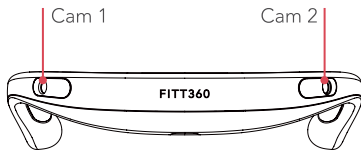

### Camera Spec

- Resolution : 3 x Full HD 1080p
- Battery : 90 min
- Protection : IPX 6

3 Buttons & 1 Slider

- Power Button
- Quick Capture Button
- Battery Check Button
- Wi-Fi & Bluetooth Slider