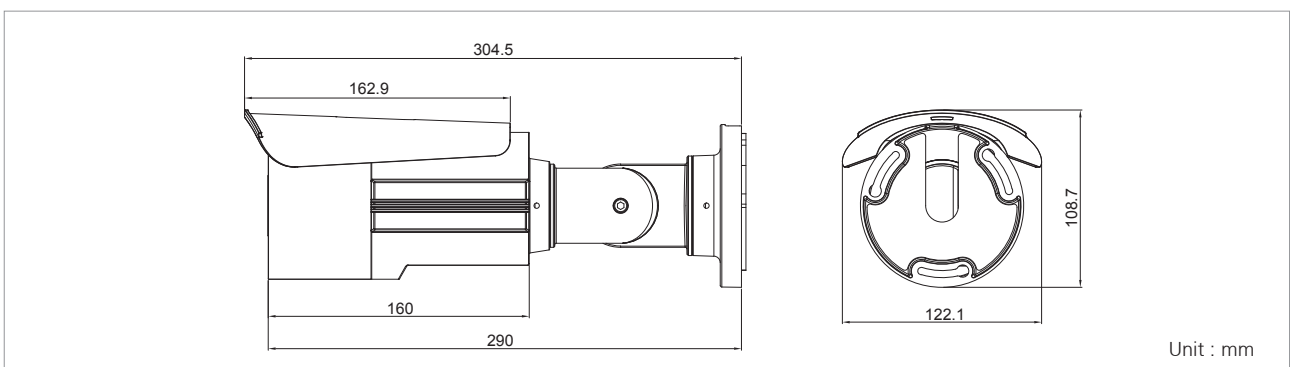

Event Management

Event Trigger	Motion detection 5 areas Tampering detection Alarm in
Notifications	Send/Record message via e-mail/FTP/NAS/SD card, record JPG/mp4

General

PoE	IEEE 802.3af
DI/DO	DO x 1, DI x 1
SD Card	Support
Weight	1350g
Dimension	122 X 109 X 305 mm
Operating Temperature	-20°C ~ 50°C (-4°F ~ 122°F)
Storage Temperature	-20°C ~ 70°C (-4°F ~ 158°F)
Humidity	10% ~ 90%RH(no condensation)
Certification	CE/FCC Class A
Waterproof	IP67
Application	SDK available for application development

Packaging Information

NWT (per unit)	1350g
GWT (per unit)	1500g
Inner box dimension	336x176x146 mm

Ordering Information

- 830ROAM2

Dimension Drawing

Unit : mm