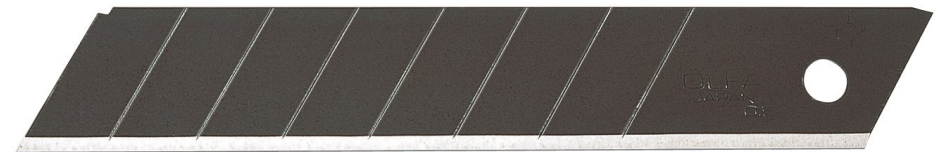

LBB

The classic black 18mm snap-off blade for use with the L-2 knife

Also available in stainless steel (LB).