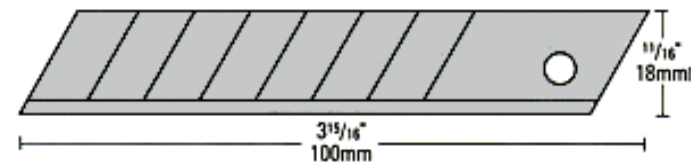

Concave Blade

All types of craft blades are available

Superhook Blade

Snap off blades

Available in 18mm, 9mm and 25mm widths

Also available non-segmented in both full and half size

All utility blades are

SECTION 4– DD hand knives