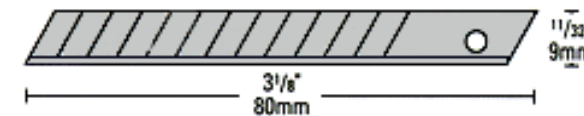

Concave Blade

All types of craft blades are available

Superhook Blade

Snap off blades

Available in 18mm, 9mm and 25mm widths

Also available non-segmented in both full and half size

All utility blades are

SECTION 4– DD hand knives