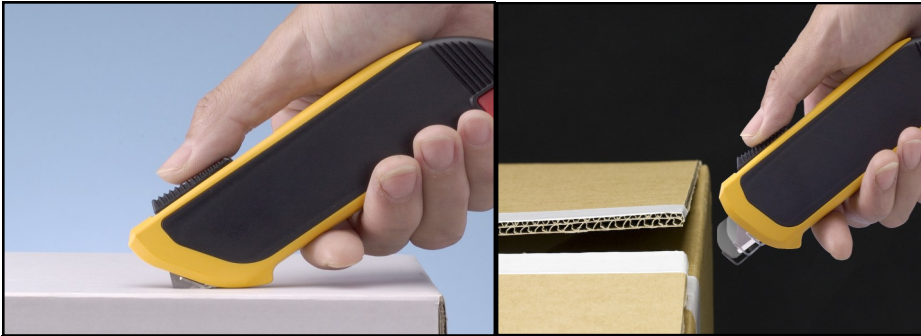

For more details contact:

Durham-Duplex,
312-314 Petre St,
Sheffield S4 8LT
Tel: 0114 243 2313
Email sales@durham-duplex.co.uk

SECTION 1– OLFA safety knives

OLFA SK6—AUTORETRACTING SAFETY KNIFE

AUTO-GUARD SYSTEM carton opener. Blade automatically retracts when it stops cutting regardless of whether the thumb switch is still forward.