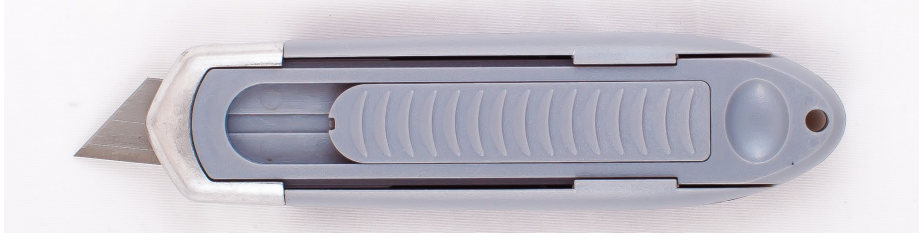

RIGHT HANDED SPRINGER

Red spring loaded auto-retracting safety knife for right handed operation

LEFT HANDED SPRINGER

Yellow spring loaded auto-retracting safety knife for left handed operation

SECTION 2– DD safety hand knives