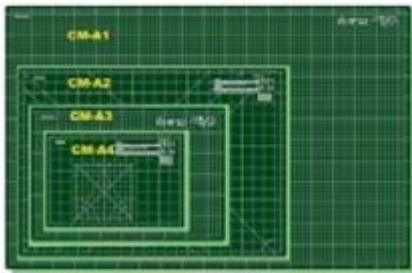

OLFA DC-2 DISPOSAL BOX

Safety blade disposal case for use with snap off knives

MULTI PURPOSE CUTTING MATS

2mm thick craft cutting mats for general cutting and 3mm thick Professional cutting mats available to suit all requirements . Sizes from 8”x12” to 36”x24”