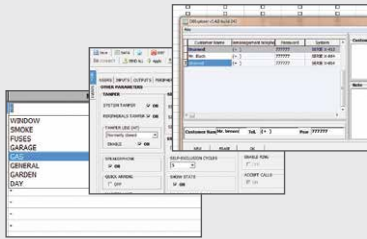

Settable by PC

Bidirectional wireless system

Radio range 1 km

Vectors: PSTN - IP - GPRS - 3G

Batteries included

BUS line (4 wires) RS485

Siren on board

Voice support

PSTN on board

CMS multiformat

Technical Features	
	XR800 / XR900
WIRELESS ZONES	64 zones
WIRED ZONES	2 on board - expandable to 10 (with expansions and keypads)
OUTPUTS	2 on board - expandable to 14 (with expansions and keypads)
USER CODE / TAG / REMOTE	64 users
AREAS	4
GROUPS	4
KEYPAD	2
TAG READER	4
LOG EVENTS	1000
PHONE NUMBERS	8 for SMS and private calls + 8 for CMS
CARRIERS	PSTN on board, GPRS/3G module, IP module
REMOTE MANAGEMENT IP - GPRS/3G	by app (iOS - Android)
REMOTE PROGRAMMING IP - GPRS/3G	by PC software
TIMERS	4 per day week

iOS / Android Application
AMCMANAGER