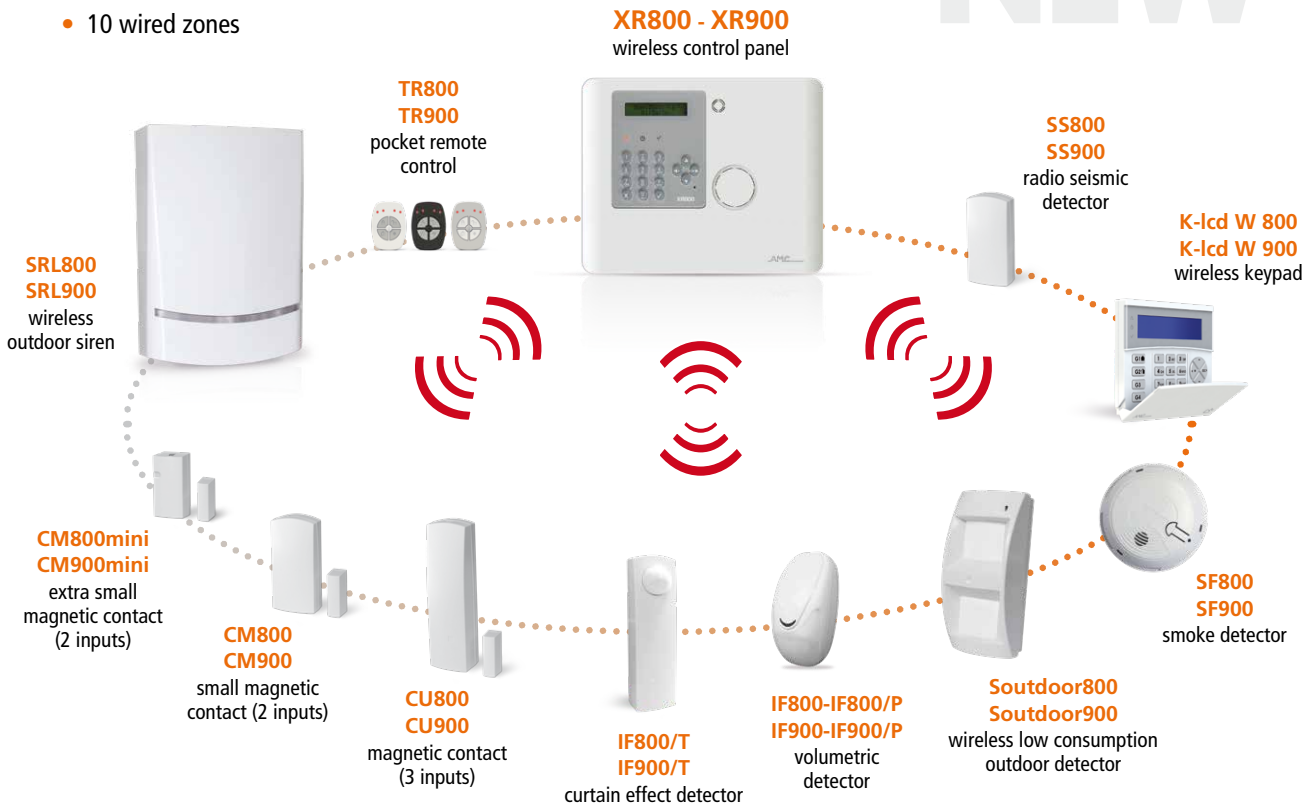

XR800 • 868 MHz

XR900 • 916 MHz

NEW

- 64 wireless zones
- 10 wired zones

The **XR800** and **XR900** are new wireless control panels by AMC. The control panels are equipped of 64 wireless zones that are configured in different functions (alarm, robbery, smoke, detection, seismic). They are able to notify one or more situations of ALARM, ROBBERY, TAMPERING and TROUBLE with different carriers:

- **PSTN LINE on board** (voice call, Contact ID, SIA fsk, etc.)
- **GPRS/3G module** (voice call, SMS, Contact ID, DC09 IP protocol for Contact ID and SIA IP)
- **IP module** (DC09 IP protocol for Contact ID and SIA IP)

The panel can be controlled by new App AMC MANAGER (iOS/Android) with IP module and/or GPRS/3G module. The programming can be made with keypad and/or PC software. The programming with software can be made remotely with IP module and/or GPRS/3G module.

Settable by PC

Bidirectional wireless system

Radio range 1 km

Vectors: PSTN - IP - GPRS - 3G

Batteries included

BUS line (4 wires) RS485

Siren on board

Voice support 