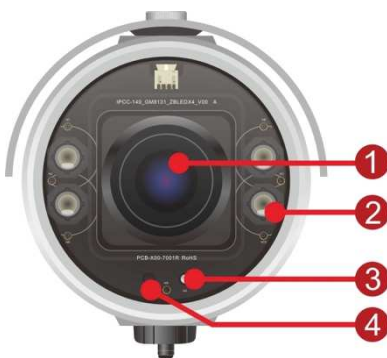

Superior Night Vision 2 Megapixel 20X Zoom Bullet

OB-200Np-LR WDRPro-20X

H.264 High Profile • 1080p @ 30fps • 20X Optical Zoom

- 2M Long Range Outdoor Zoom Bullet Camera
- Brickcom WDR Enhancement® Technology up to 120 dB
- 20 times Auto Focus for Moving Object Tracking
- HDTV Quality (Full HD 1080p @ 30fps Streaming)
- Intelligent Multi-Profile Sensor Management® for Different Environments
- Removable IR-cut Filter /Auto Light Sensor for Day and Night
- IP67 Outdoor Enclosure Built-in Fan (-45°C ~ 60°C) and Heater
- Built-in IR Illuminators, Effective over 100 Meters
- Vandal Proof Housing (IK8~10)
- Two-way Audio
- Built-in Micro SD/SDHC/SDXC Memory Card Slot for Local Storage
- 1 DI/DO for External Alarm and Sensor Device
- PoE(802.3at) Supported
- Smart IR to Get a Better Illuminated Image

Photo Indication & Dimension Diagram

- 1 Zoom Lens
- 2 IR LED (4pcs)
- 3 Light Sensor
- 4 Status LED
- 5 Micro SD/SDHC/SDXC Card Slot
- 6 DIDO Terminal I/O Connector
- 7 RJ45 Connector 1 (For Ethernet and PoE 802.3 at)