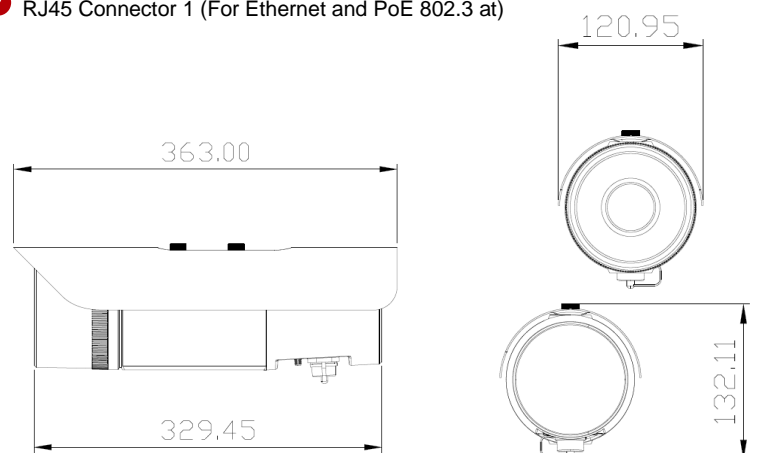

Photo Indication & Dimension Diagram

- 1 Zoom Lens
- 2 IR LED (4pcs)
- 3 Light Sensor
- 4 Status LED
- 5 Micro SD/SDHC/SDXC Card Slot
- 6 DIDO Terminal I/O Connector
- 7 RJ45 Connector 1 (For Ethernet and PoE 802.3 at)

Camera	
Models	OB-200Np-LR WDRPro-20X : 2M, Zoom Lens
Hardware System	CPU: 533 MHz Flash: 32M RAM: 256M DDR
Image Sensor	Sensor Type : 1/3" 2M CMOS Megapixel sensor Sensor Resolution : 1920 x 1080 pixel
Lens	Lens Type: Day & Night Zoom Lens 20X Optical Zoom:4.7mm~94.0mm F value: F1.6~F3.5 View Angle: (H°/V°/D°) (H)55.4°~2.9°/ (V) 32.6°~1.6°/(D) 62.7°~3.3°
Local Storage	Built-in Micro SD/SDHC/SDXC Max.64G Memory Card Slot
Day & Night ICR	Triggered by Light sensor, Scheduling, Digital Input
Minimum Illumination	0 Lux(IR On, B/W) 0.001 Lux (IR OFF, B/W) 0.002 Lux(Color)
IR Illuminators	Effective over 100 meters IR LED: 4pcs
Video	
Compression Streaming	H.264 / MPEG4 / MJPEG Simultaneous multiple streams
Video Setting	Multi-Profile Image Management: Day/ Night/ Sunset/ User 1/ User 2 Auto Exposure Control/Gain/ White Balance Control Manual Exposure Control: 1/30000~1/30s Manual Gain Control: 1 ~ 48
WDR	120dB
S/N Ratio	Above 50dB
Image Resolution	2M (Full HD): 1920x1080 @30fps
Events and Alarm Management	
Events	Motion Detection/ Schedule/ Audio Detection/ Digital Input/ Temperature Alarm/ Auto IR Focus for Day & Night
Alarm	Stream/Snapshot to FTP/Email/Samba/SD-Card HTTP/Email Notification/ Digital Output