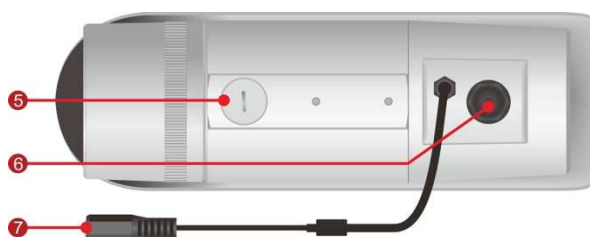

Superior Night Vision 2 Megapixel 20X Zoom Bullet

OB-200Np-LR WDRPro-20X

H.264 High Profile • 1080p @ 30fps • 20X Optical Zoom

- 2M Long Range Outdoor Zoom Bullet Camera
- Brickcom WDR Enhancement® Technology up to 120 dB
- 20 times Auto Focus for Moving Object Tracking
- HDTV Quality (Full HD 1080p @ 30fps Streaming)
- Intelligent Multi-Profile Sensor Management® for Different Environments
- Removable IR-cut Filter /Auto Light Sensor for Day and Night
- IP67 Outdoor Enclosure Built-in Fan (-45°C ~ 60°C) and Heater
- Built-in IR Illuminators, Effective over 100 Meters
- Vandal Proof Housing (IK8~10)
- Two-way Audio
- Built-in Micro SD/SDHC/SDXC Memory Card Slot for Local Storage
- 1 DI/DO for External Alarm and Sensor Device
- PoE(802.3at) Supported
- Smart IR to Get a Better Illuminated Image

Photo Indication & Dimension Diagram

- 1 Zoom Lens
- 2 IR LED (4pcs)
- 3 Light Sensor
- 4 Status LED
- 5 Micro SD/SDHC/SDXC Card Slot
- 6 DIDO Terminal I/O Connector
- 7 RJ45 Connector 1 (For Ethernet and PoE 802.3 at)