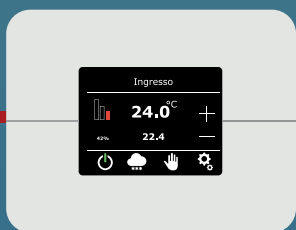

Domotics for Simplicity

Klever

by Kblue

THE NEW DOMOTICS SOLUTION BY KBLUE TO SIMPLY MANAGE

TEMPERATURE

LIGHTING

SHADING

**CLOUD PLATFORM AND
BUILT-IN WIFI CONNECTIVITY
NO PROGRAMMING
5 YEARS GUARANTEE**