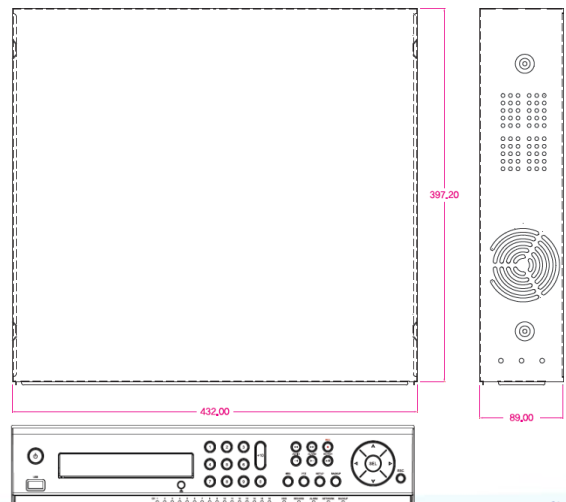

Dimension

Specification

Model		AT-1643S	
Description		Hybrid DVR (Analog, AHD and HD-TVI)	
Video	Input	Number of Channels	16
		CCTV Camera Types	NTSC/PAL, AHD & TVI (720p / 1080p / 3MP / 4MP)
	Output	Main Monitor	HDMI and VGA (Max. 3840x2160)
		Sub Monitor	CVBS or SPOT (Selectable)
Audio	Local Input / Output		16 / 1
	Codec		G.711
	2-Way audio		Local Audio ↔ Network Client or Local Audio
Alarm	Local Input / Output		16 / 1
PTZ	RS-485		1
Recording	Codec		H.264 (High Profile)
	4MP Camera Input		15fps/channel
	3MP Camera Input		20fps/channel
	1920x1080 Camera Input		Max. 1080p@25/30fps/channel
	1280x720 Camera Input		Max. 720p@25/30fps/channel
	960H Camera Input		Max. Analog@25/30fps/channel
	Recording Mode		Continuous / Motion / Sensor / Schedule / Manual
	Pre-recording		Max. 20 Minutes
Post-recording		Max. 60 Seconds	
Search & Playback	Search		Panorama, Specific Date/Time, Event, Archive, Log
	Multi-Decoding		1, 4, 9, 16
	Playback Speed		x0.25, x0.5, x2, x4, x8, x16, x32 (Single: x32, 4 Split : x16, 8 Split : x8, 16 Split : x4)
Backup	Media		USB drive, External HDD, Network
	Format		BMP, AVI, EXE(Player & Data), NSF(Proprietary Format)
	Huge Backup		Max. 24 hours
Storage	HDD	Capacity of 1 HDD	6TB
		Internal HDDs	Max. 4ea (w/o e-SATA)
		e-SATA	1
	USB	Front	1
		Rear	1
User I/F	Input Method		IR, Mouse, Buttons, Keyboard Controller
Network	Interface		10/100/1000Base-TX
	Dynamic DNS		Free DDNS
	RJ45 Port		2EA (1EA: Internet, 1EA: IP Camera)
	Dual Encoding for Network		Max. 640x360
Features	Digital Zoom		Live and Playback, Free Size
	DST		Support
	NTP		Once, Time and Periodic
	S.M.A.R.T		Temperature, Power On Time, Bad Sectors and Health Check
	Multi-Language		Support
	System Event Notification		Health, Restart, Shutdown, Panic Recording, Alarm, Motion, HDD alert → Alarm, Beep and E-mail
Network Access	3G/4G Mobile		iPad / iPhone / Android
	Web Viewer		Windows (IE, Firefox, Safari)
	PC Client		Single / Multi Client and CMS (64 Channels)
	Remote Setup and Upgrade		Simple Web Setup and Upgrade
Temperature	Operation		5°C ~ 40°C
	Storage		-10°C ~ 50°C
Humidity	Operation		20% ~ 80% (Non-condensing)
Etc.	Dimension (W x D x H)		432mm x 430mm x 98mm
	Power Input		DC 12V 10A