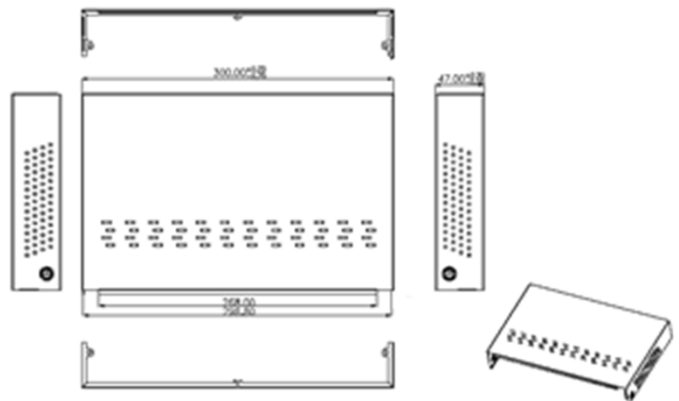

Dimension

Specification

MODEL		AT-0402R	AT-0815R	AT-1623R	
Video	Input	Number of Channels	4	8	16
		Camera	AHD & TVI 1MP/2MP/3MP/4MP(25fps/30fps) or 960H		
	Output	Main Monitor	HDMI & VGA (4&8CH: Max 1080p, 16CH Max. 4K)		
Sub Monitor		CVBS or SPOT			
Audio	Input / Output		4 / 1		
	Audio Codec		G.711		
Alarm	Sensor Input		4		
	Alarm Output		1		
Serial	RS-485		1		
Live	Frame rate per channel	4MP Camera	15fps	15fps	15fps
		3MP Camera	18fps	18fps	18fps
		2MP Camera	25/30fps	25/30fps	25/30fps
		1MP Camera	25/30fps	25/30fps	25/30fps
		960H Camera	25/30fps	25/30fps	25/30fps
Recording	Compression		H.264 (High Profile)		
	Frame rate per channel	4MP Camera	10fps	10fps	12fps
		3MP Camera	13fps	13fps	15fps
		2MP Camera	12/15fps	12/15fps	12/15fps
		1MP Camera	25/30fps	25/30fps	25/30fps
		960H Camera	25/30fps	25/30fps	25/30fps
	Recording Quality Grade		5 Levels		
Recording Mode		Continuous / Motion / Sensor / Schedule / Manual			
Pre Recording		Max. 20 Minutes			
Post Recording		Max. 60 Seconds			
Playback	Search		Date/Time, Event, Archive, Log		
	Multi-Decoding		1, 4	1, 4, 8	1, 4, 9, 16
	Playback Speed		x0.25, x0.5, x2, x4, x8, x16, x32 & x64		
Backup	Media		USB drive, External HDD, Network		
	Format		BMP, AVI, Proprietary Format		
	Huge Backup		Yes (Max. 24 hours)		
Storage	HDD	Capacity of 1 HDD	Up to 6TB		
		Internal HDDs (R)	1	1	1
	USB	Front	1		
		Rear	1		
User I/F	Input Method		IR, Mouse, Keyboard Controller		
Network	Network Interface		10/100 Base-T	10/100/1000 Base-TX	
	Dynamic DNS		Yes (Free DDNS)		
	Dual Encoding for Network		Yes		
Features	Digital Zoom		Yes		
	DLS (Day Light Saving)		Yes		
	NTP (Network Time Protocol)		Yes		
	S.M.A.R.T		Yes		
	Internal Beep		Yes		
	Multi-Language		Yes		
	e-mail Notification		Yes		
Network Access	3G/4G Mobile		iPad / iPhone / Android		
	Web Viewer		Windows (IE, Chrome, Firefox, Safari)		
	PC Client		Single / Multi Client and CMS (64 channels)		
	Remote Setup and Upgrade		Yes		
Power	Power Supply Voltage		DC 12V 3A		
Temperature	Operation		5°C ~ 40°C		
	Storage		-10°C ~ 50°C		
Humidity	Operation		20% ~ 80% (Non-condensing)		
Weight	Unit Weight (Gross weight)		1.0Kgs (1.9Kgs)		
Dimension	Unit Dimension (W x D x H)		300 x 252 x 53mm		