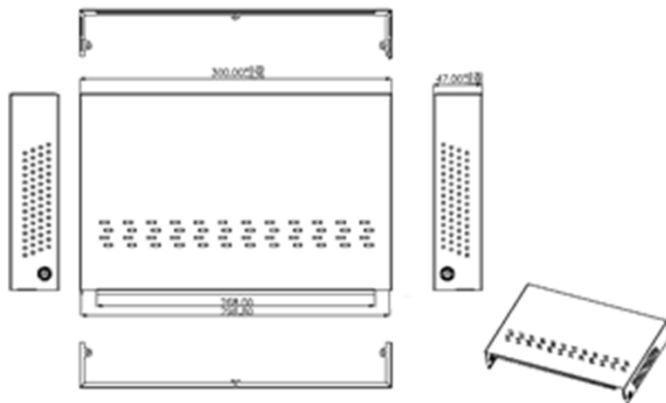

Dimension

Specification

MODEL		AT-0402R	AT-0815R	AT-1623R	
Video	Input	Number of Channels	4	8	16
		Camera	AHD & TVI 1MP/2MP/3MP/4MP(25fps/30fps) or 960H		
	Output	Main Monitor	HDMI & VGA (4&8CH: Max 1080p, 16CH Max. 4K)		
Sub Monitor		CVBS or SPOT			
Audio	Input / Output		4 / 1		
	Audio Codec		G.711		
Alarm	Sensor Input		4		
	Alarm Output		1		
Serial	RS-485		1		
Live	Frame rate per channel	4MP Camera	15fps	15fps	15fps
		3MP Camera	18fps	18fps	18fps
		2MP Camera	25/30fps	25/30fps	25/30fps
		1MP Camera	25/30fps	25/30fps	25/30fps
		960H Camera	25/30fps	25/30fps	25/30fps
Recording	Compression		H.264 (High Profile)		
	Frame rate per channel	4MP Camera	10fps	10fps	12fps
		3MP Camera	13fps	13fps	15fps
		2MP Camera	12/15fps	12/15fps	12/15fps
		1MP Camera	25/30fps	25/30fps	25/30fps
		960H Camera	25/30fps	25/30fps	25/30fps
	Recording Quality Grade		5 Levels		
Recording Mode		Continuous / Motion / Sensor / Schedule / Manual			
Pre Recording		Max. 20 Minutes			
Post Recording		Max. 60 Seconds			
Playback	Search		Date/Time, Event, Archive, Log		
	Multi-Decoding		1, 4	1, 4, 8	1, 4, 9, 16
	Playback Speed		x0.25, x0.5, x2, x4, x8, x16, x32 & x64		
Backup	Media		USB drive, External HDD, Network		
	Format		BMP, AVI, Proprietary Format		
	Huge Backup		Yes (Max. 24 hours)		
Storage	HDD	Capacity of 1 HDD	Up to 6TB		
		Internal HDDs (R)	1	1	1
	USB	Front	1		
		Rear	1		
User I/F	Input Method		IR, Mouse, Keyboard Controller		
Network	Network Interface		10/100 Base-T	10/100/1000 Base-TX	
	Dynamic DNS		Yes (Free DDNS)		
	Dual Encoding for Network		Yes		
Features	Digital Zoom		Yes		
	DLS (Day Light Saving)		Yes		
	NTP (Network Time Protocol)		Yes		
	S.M.A.R.T		Yes		
	Internal Beep		Yes		
	Multi-Language		Yes		
	e-mail Notification		Yes		
Network Access	3G/4G Mobile		iPad / iPhone / Android		
	Web Viewer		Windows (IE, Chrome, Firefox, Safari)		
	PC Client		Single / Multi Client and CMS (64 channels)		
	Remote Setup and Upgrade		Yes		
Power	Power Supply Voltage		DC 12V 3A		
Temperature	Operation		5°C ~ 40°C		
	Storage		-10°C ~ 50°C		
Humidity	Operation		20% ~ 80% (Non-condensing)		
Weight	Unit Weight (Gross weight)		1.0Kgs (1.9Kgs)		
Dimension	Unit Dimension (W x D x H)		300 x 252 x 53mm		