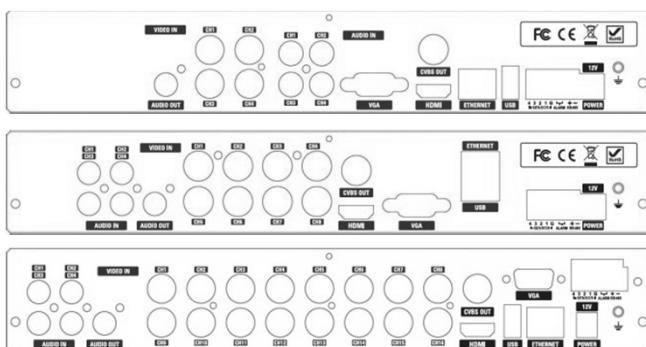

Dimension

Specification

MODEL		AT-0402R	AT-0815R	AT-1623R	
Video	Input	Number of Channels	4	8	16
		Camera	AHD & TVI 1MP/2MP/3MP/4MP(25fps/30fps) or 960H		
	Output	Main Monitor	HDMI & VGA (4&8CH: Max 1080p, 16CH Max. 4K)		
Sub Monitor		CVBS or SPOT			
Audio	Input / Output		4 / 1		
	Audio Codec		G.711		
Alarm	Sensor Input		4		
	Alarm Output		1		
Serial	RS-485		1		
Live	Frame rate per channel	4MP Camera	15fps	15fps	15fps
		3MP Camera	18fps	18fps	18fps
		2MP Camera	25/30fps	25/30fps	25/30fps
		1MP Camera	25/30fps	25/30fps	25/30fps
		960H Camera	25/30fps	25/30fps	25/30fps
Recording	Compression		H.264 (High Profile)		
	Frame rate per channel	4MP Camera	10fps	10fps	12fps
		3MP Camera	13fps	13fps	15fps
		2MP Camera	12/15fps	12/15fps	12/15fps
		1MP Camera	25/30fps	25/30fps	25/30fps
		960H Camera	25/30fps	25/30fps	25/30fps
	Recording Quality Grade		5 Levels		
Recording Mode		Continuous / Motion / Sensor / Schedule / Manual			
Pre Recording		Max. 20 Minutes			
Post Recording		Max. 60 Seconds			
Playback	Search		Date/Time, Event, Archive, Log		
	Multi-Decoding		1, 4	1, 4, 8	1, 4, 9, 16
	Playback Speed		x0.25, x0.5, x2, x4, x8, x16, x32 & x64		
Backup	Media		USB drive, External HDD, Network		
	Format		BMP, AVI, Proprietary Format		
	Huge Backup		Yes (Max. 24 hours)		
Storage	HDD	Capacity of 1 HDD	Up to 6TB		
		Internal HDDs (R)	1	1	1
	USB	Front	1		
		Rear	1		
User I/F	Input Method		IR, Mouse, Keyboard Controller		
Network	Network Interface		10/100 Base-T	10/100/1000 Base-TX	
	Dynamic DNS		Yes (Free DDNS)		
	Dual Encoding for Network		Yes		
Features	Digital Zoom		Yes		
	DLS (Day Light Saving)		Yes		
	NTP (Network Time Protocol)		Yes		
	S.M.A.R.T		Yes		
	Internal Beep		Yes		
	Multi-Language		Yes		
	e-mail Notification		Yes		
Network Access	3G/4G Mobile		iPad / iPhone / Android		
	Web Viewer		Windows (IE, Chrome, Firefox, Safari)		
	PC Client		Single / Multi Client and CMS (64 channels)		
	Remote Setup and Upgrade		Yes		
Power	Power Supply Voltage		DC 12V 3A		
Temperature	Operation		5°C ~ 40°C		
	Storage		-10°C ~ 50°C		
Humidity	Operation		20% ~ 80% (Non-condensing)		
Weight	Unit Weight (Gross weight)		1.0Kgs (1.9Kgs)		
Dimension	Unit Dimension (W x D x H)		300 x 252 x 53mm		