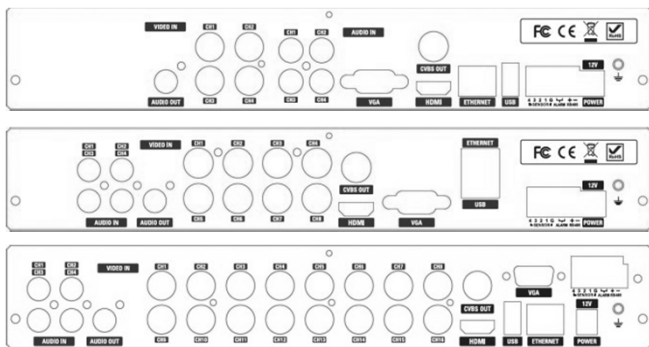

Dimension

Specification

MODEL		AT-0402R	AT-0815R	AT-1623R	
Video	Input	Number of Channels	4	8	16
		Camera	AHD & TVI 1MP/2MP/3MP/4MP(25fps/30fps) or 960H		
	Output	Main Monitor	HDMI & VGA (4&8CH: Max 1080p, 16CH Max. 4K)		
Sub Monitor		CVBS or SPOT			
Audio	Input / Output		4 / 1		
	Audio Codec		G.711		
Alarm	Sensor Input		4		
	Alarm Output		1		
Serial	RS-485		1		
Live	Frame rate per channel	4MP Camera	15fps	15fps	15fps
		3MP Camera	18fps	18fps	18fps
		2MP Camera	25/30fps	25/30fps	25/30fps
		1MP Camera	25/30fps	25/30fps	25/30fps
		960H Camera	25/30fps	25/30fps	25/30fps
Recording	Compression		H.264 (High Profile)		
	Frame rate per channel	4MP Camera	10fps	10fps	12fps
		3MP Camera	13fps	13fps	15fps
		2MP Camera	12/15fps	12/15fps	12/15fps
		1MP Camera	25/30fps	25/30fps	25/30fps
		960H Camera	25/30fps	25/30fps	25/30fps
	Recording Quality Grade		5 Levels		
Recording Mode		Continuous / Motion / Sensor / Schedule / Manual			
Pre Recording		Max. 20 Minutes			
Post Recording		Max. 60 Seconds			
Playback	Search		Date/Time, Event, Archive, Log		
	Multi-Decoding		1, 4	1, 4, 8	1, 4, 9, 16
	Playback Speed		x0.25, x0.5, x2, x4, x8, x16, x32 & x64		
Backup	Media		USB drive, External HDD, Network		
	Format		BMP, AVI, Proprietary Format		
	Huge Backup		Yes (Max. 24 hours)		
Storage	HDD	Capacity of 1 HDD	Up to 6TB		
		Internal HDDs (R)	1	1	1
	USB	Front	1		
		Rear	1		
User I/F	Input Method		IR, Mouse, Keyboard Controller		
Network	Network Interface		10/100 Base-T	10/100/1000 Base-TX	
	Dynamic DNS		Yes (Free DDNS)		
	Dual Encoding for Network		Yes		
Features	Digital Zoom		Yes		
	DLS (Day Light Saving)		Yes		
	NTP (Network Time Protocol)		Yes		
	S.M.A.R.T		Yes		
	Internal Beep		Yes		
	Multi-Language		Yes		
	e-mail Notification		Yes		
Network Access	3G/4G Mobile		iPad / iPhone / Android		
	Web Viewer		Windows (IE, Chrome, Firefox, Safari)		
	PC Client		Single / Multi Client and CMS (64 channels)		
	Remote Setup and Upgrade		Yes		
Power	Power Supply Voltage		DC 12V 3A		
Temperature	Operation		5°C ~ 40°C		
	Storage		-10°C ~ 50°C		
Humidity	Operation		20% ~ 80% (Non-condensing)		
Weight	Unit Weight (Gross weight)		1.0Kgs (1.9Kgs)		
Dimension	Unit Dimension (W x D x H)		300 x 252 x 53mm		