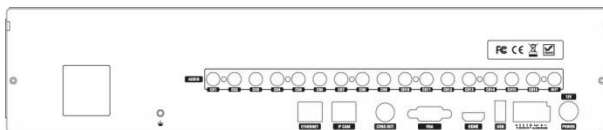

Dimension

Specification

Model		NP-3293M	NP-3293S
Description		H.265 4K Premium NVR	
Network Throughput		Max. 210Mbps	
Video	Input	Number of Channels	32
		IP Camera Types	H.264 & H.265 Auto Detection, Up to (3840x2160) Resolution
	Output	Main Monitor	HDMI (Max. 3840x2160) and VGA (Max. 1920x1080)
		Sub Monitor	CVBS or SPOT (Selectable)
Audio	Local Input / Output		16 / 1
	IP Camera Input / Output		32 / 32
	Codec		G.711
	2-way audio		Local Audio ↔ Network Client, Local Audio ↔ IP Camera
Alarm	Local Input / Output		4 / 1
	IP Camera Input / Output		32 / 32
PTZ	RS-485	1	
Recording	Codec		H.264 & H.265 (Auto Detection)
	Max. Bitrate per Channel		4K@5Mbps, 5MP@4Mbps, 3MP@3Mbps, 2MP@3Mbps
	Max Frame Rate per Channel		Any Resolution@30fps
	Recording Mode		Continuous / Motion / Sensor / Schedule / Manual
	Pre-recording		Max. 20 Minutes
	Post-recording		Max. 60 Seconds
Search & Playback	Search		Panorama, Specific Date/Time, Event, Archive, Log
	Multi-Decoding		1, 4, 9, 16, 32
	Playback Speed		x0.25, x0.5, x2, x4, x8, x16, x32
Backup	Media		USB drive, External HDD, Network
	Format		BMP, AVI, EXE(Player+Data), NSF(Proprietary Format)
	Huge Backup		Max. 24 hours
Storage	HDD	Capacity of 1 HDD	6TB
		Internal HDDs	Max. 3ea (w/o e-SATA) Max. 4ea (w/o e-SATA)
		e-SATA	1 1
	USB	Front	1
		Rear	1
User I/F	Input Method	IR, Mouse, Keyboard Controller	
Network	Dual Ethernet Ports	10/100/1000 Base-TX (IP Camera) + 10/100/1000 Base-TX (WAN),	
	Dynamic DNS	Free DDNS	
	Sub-Stream for Network	Max. 720x480@30fps(1Mbps)/Channel	
Features	Digital Zoom	Live and Playback, Free Size	
	DST	Support	
	NTP	Once, Time and Periodic	
	S.M.A.R.T	Temperature, Power On Time, Bad Sectors and Health	
	Multi-Language	Support	
System Event Notification	Health, Restart, Shutdown, Panic Recording, Alarm, Motion, HDD alert → Alarm, BEEP and e-Mail		
Network Access	3G/4G Mobile	iPad / iPhone / Android	
	Web Viewer	Windows (IE, Firefox, Safari)	
	PC Client	Single / Multi Client and CMS (64 channels)	
	Remote Setup and Upgrade	Simple Web Setup and Upgrade	
Temperature	Operation	5°C ~ 40°C	
	Storage	-10°C ~ 50°C	
Humidity	Operation	20% ~ 80% (Non-condensing)	
Etc.	Dimension (W x D x H)	380mm x 340mm x 72mm	432mm x 430mm x 98mm
	Power Input	DC 12V 6.67A	DC 12V 10A