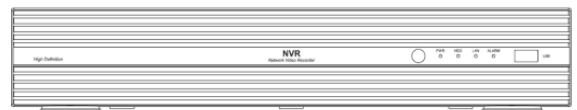

Dimension

Specification

Model		NP-3293M	NP-3293S
Description		H.265 4K Premium NVR	
Network Throughput		Max. 210Mbps	
Video	Input	Number of Channels	32
		IP Camera Types	H.264 & H.265 Auto Detection, Up to (3840x2160) Resolution
	Output	Main Monitor	HDMI (Max. 3840x2160) and VGA (Max. 1920x1080)
		Sub Monitor	CVBS or SPOT (Selectable)
Audio	Local Input / Output		16 / 1
	IP Camera Input / Output		32 / 32
	Codec		G.711
	2-way audio		Local Audio ↔ Network Client, Local Audio ↔ IP Camera
Alarm	Local Input / Output		4 / 1
	IP Camera Input / Output		32 / 32
PTZ	RS-485	1	
Recording	Codec		H.264 & H.265 (Auto Detection)
	Max. Bitrate per Channel		4K@5Mbps, 5MP@4Mbps, 3MP@3Mbps, 2MP@3Mbps
	Max Frame Rate per Channel		Any Resolution@30fps
	Recording Mode		Continuous / Motion / Sensor / Schedule / Manual
	Pre-recording		Max. 20 Minutes
	Post-recording		Max. 60 Seconds
Search & Playback	Search		Panorama, Specific Date/Time, Event, Archive, Log
	Multi-Decoding		1, 4, 9, 16, 32
	Playback Speed		x0.25, x0.5, x2, x4, x8, x16, x32
Backup	Media		USB drive, External HDD, Network
	Format		BMP, AVI, EXE(Player+Data), NSF(Proprietary Format)
	Huge Backup		Max. 24 hours
Storage	HDD	Capacity of 1 HDD	6TB
		Internal HDDs	Max. 3ea (w/o e-SATA) Max. 4ea (w/o e-SATA)
		e-SATA	1 1
	USB	Front	1
		Rear	1
User I/F	Input Method	IR, Mouse, Keyboard Controller	
Network	Dual Ethernet Ports	10/100/1000 Base-TX (IP Camera) + 10/100/1000 Base-TX (WAN),	
	Dynamic DNS	Free DDNS	
	Sub-Stream for Network	Max. 720x480@30fps(1Mbps)/Channel	
Features	Digital Zoom	Live and Playback, Free Size	
	DST	Support	
	NTP	Once, Time and Periodic	
	S.M.A.R.T	Temperature, Power On Time, Bad Sectors and Health	
	Multi-Language	Support	
System Event Notification	Health, Restart, Shutdown, Panic Recording, Alarm, Motion, HDD alert → Alarm, BEEP and e-Mail		
Network Access	3G/4G Mobile	iPad / iPhone / Android	
	Web Viewer	Windows (IE, Firefox, Safari)	
	PC Client	Single / Multi Client and CMS (64 channels)	
	Remote Setup and Upgrade	Simple Web Setup and Upgrade	
Temperature	Operation	5°C ~ 40°C	
	Storage	-10°C ~ 50°C	
Humidity	Operation	20% ~ 80% (Non-condensing)	
Etc.	Dimension (W x D x H)	380mm x 340mm x 72mm	432mm x 430mm x 98mm
	Power Input	DC 12V 6.67A	DC 12V 10A