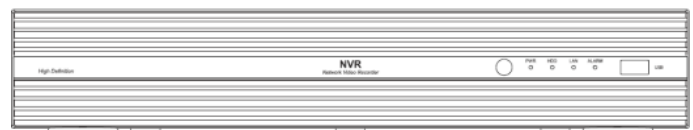

Dimension

Specification

Model		NP-3293M	NP-3293S
Description		H.265 4K Premium NVR	
Network Throughput		Max. 210Mbps	
Video	Input	Number of Channels	32
		IP Camera Types	H.264 & H.265 Auto Detection, Up to (3840x2160) Resolution
	Output	Main Monitor	HDMI (Max. 3840x2160) and VGA (Max. 1920x1080)
		Sub Monitor	CVBS or SPOT (Selectable)
Audio	Local Input / Output		16 / 1
	IP Camera Input / Output		32 / 32
	Codec		G.711
	2-way audio		Local Audio ↔ Network Client, Local Audio ↔ IP Camera
Alarm	Local Input / Output		4 / 1
	IP Camera Input / Output		32 / 32
PTZ	RS-485	1	
Recording	Codec		H.264 & H.265 (Auto Detection)
	Max. Bitrate per Channel		4K@5Mbps, 5MP@4Mbps, 3MP@3Mbps, 2MP@3Mbps
	Max Frame Rate per Channel		Any Resolution@30fps
	Recording Mode		Continuous / Motion / Sensor / Schedule / Manual
	Pre-recording		Max. 20 Minutes
	Post-recording		Max. 60 Seconds
Search & Playback	Search		Panorama, Specific Date/Time, Event, Archive, Log
	Multi-Decoding		1, 4, 9, 16, 32
	Playback Speed		x0.25, x0.5, x2, x4, x8, x16, x32
Backup	Media		USB drive, External HDD, Network
	Format		BMP, AVI, EXE(Player+Data), NSF(Proprietary Format)
	Huge Backup		Max. 24 hours
Storage	HDD	Capacity of 1 HDD	6TB
		Internal HDDs	Max. 3ea (w/o e-SATA) Max. 4ea (w/o e-SATA)
		e-SATA	1 1
	USB	Front	1
		Rear	1
User I/F	Input Method	IR, Mouse, Keyboard Controller	
Network	Dual Ethernet Ports	10/100/1000 Base-TX (IP Camera) + 10/100/1000 Base-TX (WAN),	
	Dynamic DNS	Free DDNS	
	Sub-Stream for Network	Max. 720x480@30fps(1Mbps)/Channel	
Features	Digital Zoom	Live and Playback, Free Size	
	DST	Support	
	NTP	Once, Time and Periodic	
	S.M.A.R.T	Temperature, Power On Time, Bad Sectors and Health	
	Multi-Language	Support	
System Event Notification	Health, Restart, Shutdown, Panic Recording, Alarm, Motion, HDD alert → Alarm, BEEP and e-Mail		
Network Access	3G/4G Mobile	iPad / iPhone / Android	
	Web Viewer	Windows (IE, Firefox, Safari)	
	PC Client	Single / Multi Client and CMS (64 channels)	
	Remote Setup and Upgrade	Simple Web Setup and Upgrade	
Temperature	Operation	5°C ~ 40°C	
	Storage	-10°C ~ 50°C	
Humidity	Operation	20% ~ 80% (Non-condensing)	
Etc.	Dimension (W x D x H)	380mm x 340mm x 72mm	432mm x 430mm x 98mm
	Power Input	DC 12V 6.67A	DC 12V 10A