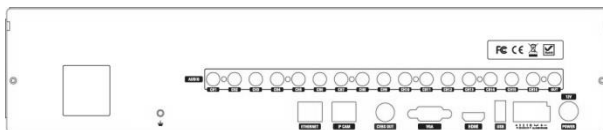

H.265 32CH Network Video Recorder NP-3293M/ NP-3293S

Features

- H.265 & H.264 video compression.
- High-resolution recording up to 4K (2160P)
- Support various resolution IP camera (1M, 2M, 3M, 4M, 5M & 8M)
- Digital zoom in & out on live & playback
- Individual channel operation
- Remote access via PC
- Free iPhone® app & Android app
- Free DDNS server
- Network Dual-stream
- E-mail event notification along with AVI file attachment.
- NTP (Network Time Protocol)
- HDD S.M.A.R.T status check and alert via e-mail or internal beep
- Multi OSD languages
- Mobile P2P service

Dimension