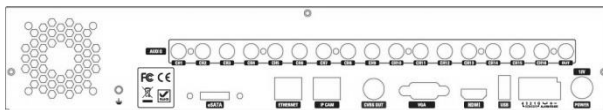

Dimension

Specification

Model		NP-3293M	NP-3293S
Description		H.265 4K Premium NVR	
Network Throughput		Max. 210Mbps	
Video	Input	Number of Channels	32
		IP Camera Types	H.264 & H.265 Auto Detection, Up to (3840x2160) Resolution
	Output	Main Monitor	HDMI (Max. 3840x2160) and VGA (Max. 1920x1080)
		Sub Monitor	CVBS or SPOT (Selectable)
Audio	Local Input / Output		16 / 1
	IP Camera Input / Output		32 / 32
	Codec		G.711
	2-way audio		Local Audio ↔ Network Client, Local Audio ↔ IP Camera
Alarm	Local Input / Output		4 / 1
	IP Camera Input / Output		32 / 32
PTZ	RS-485	1	
Recording	Codec		H.264 & H.265 (Auto Detection)
	Max. Bitrate per Channel		4K@5Mbps, 5MP@4Mbps, 3MP@3Mbps, 2MP@3Mbps
	Max Frame Rate per Channel		Any Resolution@30fps
	Recording Mode		Continuous / Motion / Sensor / Schedule / Manual
	Pre-recording		Max. 20 Minutes
	Post-recording		Max. 60 Seconds
Search & Playback	Search		Panorama, Specific Date/Time, Event, Archive, Log
	Multi-Decoding		1, 4, 9, 16, 32
	Playback Speed		x0.25, x0.5, x2, x4, x8, x16, x32
Backup	Media		USB drive, External HDD, Network
	Format		BMP, AVI, EXE(Player+Data), NSF(Proprietary Format)
	Huge Backup		Max. 24 hours
Storage	HDD	Capacity of 1 HDD	6TB
		Internal HDDs	Max. 3ea (w/o e-SATA) Max. 4ea (w/o e-SATA)
		e-SATA	1 1
	USB	Front	1
		Rear	1
User I/F	Input Method	IR, Mouse, Keyboard Controller	
Network	Dual Ethernet Ports	10/100/1000 Base-TX (IP Camera) + 10/100/1000 Base-TX (WAN),	
	Dynamic DNS	Free DDNS	
	Sub-Stream for Network	Max. 720x480@30fps(1Mbps)/Channel	
Features	Digital Zoom	Live and Playback, Free Size	
	DST	Support	
	NTP	Once, Time and Periodic	
	S.M.A.R.T	Temperature, Power On Time, Bad Sectors and Health	
	Multi-Language	Support	
System Event Notification	Health, Restart, Shutdown, Panic Recording, Alarm, Motion, HDD alert → Alarm, BEEP and e-Mail		
Network Access	3G/4G Mobile	iPad / iPhone / Android	
	Web Viewer	Windows (IE, Firefox, Safari)	
	PC Client	Single / Multi Client and CMS (64 channels)	
	Remote Setup and Upgrade	Simple Web Setup and Upgrade	
Temperature	Operation	5°C ~ 40°C	
	Storage	-10°C ~ 50°C	
Humidity	Operation	20% ~ 80% (Non-condensing)	
Etc.	Dimension (W x D x H)	380mm x 340mm x 72mm	432mm x 430mm x 98mm
	Power Input	DC 12V 6.67A	DC 12V 10A