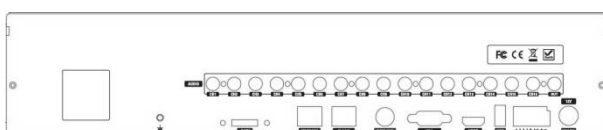

### NP-S Series

NP-3293S (32CH H.265 4K NVR, Min. 1080P 960fps)

Model	Image	CH	Video Out	IP Camera	Internal HDD's
NP-3293M		32	HDMI & VGA (3840x2160)	4K, 5M, 3M, 2M, 1M	3
Model	Image	CH	Video Out	IP Camera	Internal HDD's
NP-3293S		32	HDMI & VGA (3840x2160)	4K, 5M, 3M, 2M, 1M	4

## Dimension