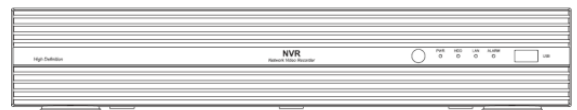

H.265 32CH Network Video Recorder NP-3293M/ NP-3293S

Features

- H.265 & H.264 video compression.
- High-resolution recording up to 4K (2160P)
- Support various resolution IP camera (1M, 2M, 3M, 4M, 5M & 8M)
- Digital zoom in & out on live & playback
- Individual channel operation
- Remote access via PC
- Free iPhone® app & Android app
- Free DDNS server
- Network Dual-stream
- E-mail event notification along with AVI file attachment.
- NTP (Network Time Protocol)
- HDD S.M.A.R.T status check and alert via e-mail or internal beep
- Multi OSD languages
- Mobile P2P service

Dimension