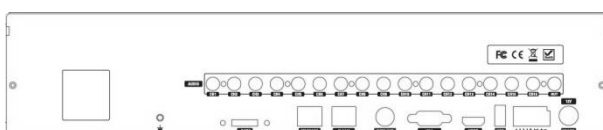

Dimension

Specification

Model		NP-3293M	NP-3293S
Description		H.265 4K Premium NVR	
Network Throughput		Max. 210Mbps	
Video	Input	Number of Channels	32
		IP Camera Types	H.264 & H.265 Auto Detection, Up to (3840x2160) Resolution
	Output	Main Monitor	HDMI (Max. 3840x2160) and VGA (Max. 1920x1080)
		Sub Monitor	CVBS or SPOT (Selectable)
Audio	Local Input / Output		16 / 1
	IP Camera Input / Output		32 / 32
	Codec		G.711
	2-way audio		Local Audio ↔ Network Client, Local Audio ↔ IP Camera
Alarm	Local Input / Output		4 / 1
	IP Camera Input / Output		32 / 32
PTZ	RS-485	1	
Recording	Codec		H.264 & H.265 (Auto Detection)
	Max. Bitrate per Channel		4K@5Mbps, 5MP@4Mbps, 3MP@3Mbps, 2MP@3Mbps
	Max Frame Rate per Channel		Any Resolution@30fps
	Recording Mode		Continuous / Motion / Sensor / Schedule / Manual
	Pre-recording		Max. 20 Minutes
	Post-recording		Max. 60 Seconds
Search & Playback	Search		Panorama, Specific Date/Time, Event, Archive, Log
	Multi-Decoding		1, 4, 9, 16, 32
	Playback Speed		x0.25, x0.5, x2, x4, x8, x16, x32
Backup	Media		USB drive, External HDD, Network
	Format		BMP, AVI, EXE(Player+Data), NSF(Proprietary Format)
	Huge Backup		Max. 24 hours
Storage	HDD	Capacity of 1 HDD	6TB
		Internal HDDs	Max. 3ea (w/o e-SATA) Max. 4ea (w/o e-SATA)
		e-SATA	1 1
	USB	Front	1
		Rear	1
User I/F	Input Method	IR, Mouse, Keyboard Controller	
Network	Dual Ethernet Ports	10/100/1000 Base-TX (IP Camera) + 10/100/1000 Base-TX (WAN),	
	Dynamic DNS	Free DDNS	
	Sub-Stream for Network	Max. 720x480@30fps(1Mbps)/Channel	
Features	Digital Zoom	Live and Playback, Free Size	
	DST	Support	
	NTP	Once, Time and Periodic	
	S.M.A.R.T	Temperature, Power On Time, Bad Sectors and Health	
	Multi-Language	Support	
System Event Notification	Health, Restart, Shutdown, Panic Recording, Alarm, Motion, HDD alert → Alarm, BEEP and e-Mail		
Network Access	3G/4G Mobile	iPad / iPhone / Android	
	Web Viewer	Windows (IE, Firefox, Safari)	
	PC Client	Single / Multi Client and CMS (64 channels)	
	Remote Setup and Upgrade	Simple Web Setup and Upgrade	
Temperature	Operation	5°C ~ 40°C	
	Storage	-10°C ~ 50°C	
Humidity	Operation	20% ~ 80% (Non-condensing)	
Etc.	Dimension (W x D x H)	380mm x 340mm x 72mm	432mm x 430mm x 98mm
	Power Input	DC 12V 6.67A	DC 12V 10A