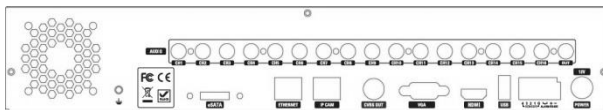

H.265 32CH Network Video Recorder NP-3293M/ NP-3293S

Features

- H.265 & H.264 video compression.
- High-resolution recording up to 4K (2160P)
- Support various resolution IP camera (1M, 2M, 3M, 4M, 5M & 8M)
- Digital zoom in & out on live & playback
- Individual channel operation
- Remote access via PC
- Free iPhone® app & Android app
- Free DDNS server
- Network Dual-stream
- E-mail event notification along with AVI file attachment.
- NTP (Network Time Protocol)
- HDD S.M.A.R.T status check and alert via e-mail or internal beep
- Multi OSD languages
- Mobile P2P service

Dimension