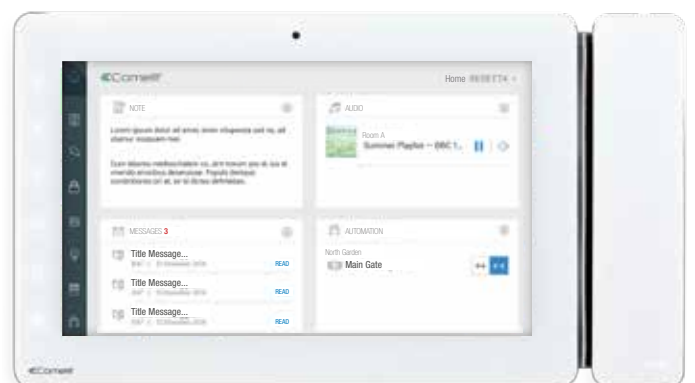

Maxi Android

THE IP DOOR ENTRY SOLUTION

3RD PARTY APP INSTALLATION

Maxi. High-end technology
in a 7" panoramic monitor.
Make yourself comfortable;
the show is about to begin.

Maxi is the new benchmark for high-level door entry monitors. Its shape is the result of Comelit's search for an innovative design. A commitment which has seen the company earn top-level international plaudits and recognition such as the Red Dot design award, Design Plus, Design Index ADI, Good Design awards and Special Mention in German Design award 2017. Maxi, also a winner of the Good Design award and available in two versions - 2-wire and ViP - combines design values with cutting-edge technology and features a 7-inch 16/9 screen.

Capacitive 7" wide touch screen with gesture recognition.

DOOR ENTRY MONITOR BUTTONS

Lock-release, audio in, 5 programmable keys, self-ignition and privacy/doctor.

SETTINGS

Audio and ringtone volume, colour and adjustment of backlighting intensity.

3rd party app installation*

*Third Party APPS that Comelit deems are compatible can be installed from our own APP store.

Maxi Android Comelit APP Startscreen

▼ Maxi Android Video Door Entry Menu.

▼ Maxi Android Sample widgets overview

▼ Maxi Android Sample widgets overview

Maxi Android

Android ViP version,
technology and design
in panoramic format.

MAIN FEATURES & FUNCTIONS:

- Comelit ViP technology
- 3rd Party App Installation
- 5 mpx Camera
- 7" 16:9 Touch Screen Monitor
- SD Card
- Customisable Ringtone
- Comelit SimpleHome Ready
- Intercom Function
- P.O.E. and WiFi
- Comelit Design
- Can be installed on a Shared or dedicated LAN
- No Server Required - Peer To Peer Architecture