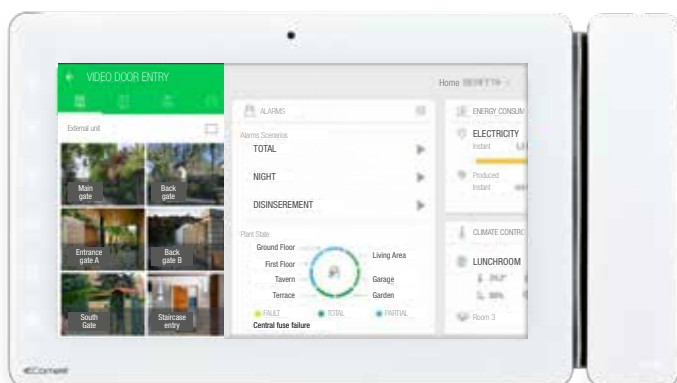

Maxi Android

THE IP DOOR ENTRY SOLUTION

3RD PARTY APP INSTALLATION

Maxi. High-end technology
in a 7" panoramic monitor.
Make yourself comfortable;
the show is about to begin.

Maxi is the new benchmark for high-level door entry monitors. Its shape is the result of Comelit's search for an innovative design. A commitment which has seen the company earn top-level international plaudits and recognition such as the Red Dot design award, Design Plus, Design Index ADI, Good Design awards and Special Mention in German Design award 2017. Maxi, also a winner of the Good Design award and available in two versions - 2-wire and ViP - combines design values with cutting-edge technology and features a 7-inch 16/9 screen.

Capacitive 7" wide touch screen with gesture recognition.

DOOR ENTRY MONITOR BUTTONS

Lock-release, audio in, 5 programmable keys, self-ignition and privacy/doctor.

SETTINGS

Audio and ringtone volume, colour and adjustment of backlighting intensity.

3rd party app installation*

*Third Party APPS that Comelit deems are compatible can be installed from our own APP store.

Maxi Android Comelit APP Startscreen

▼ Maxi Android Video Door Entry Menu.

▼ Maxi Android Sample widgets overview

▼ Maxi Android Sample widgets overview

Maxi Android

Android ViP version,
technology and design
in panoramic format.

MAIN FEATURES & FUNCTIONS:

- Comelit ViP technology
- 3rd Party App Installation
- 5 mpx Camera
- 7" 16:9 Touch Screen Monitor
- SD Card
- Customisable Ringtone
- Comelit SimpleHome Ready
- Intercom Function
- P.O.E. and WiFi
- Comelit Design
- Can be installed on a Shared or dedicated LAN
- No Server Required - Peer To Peer Architecture