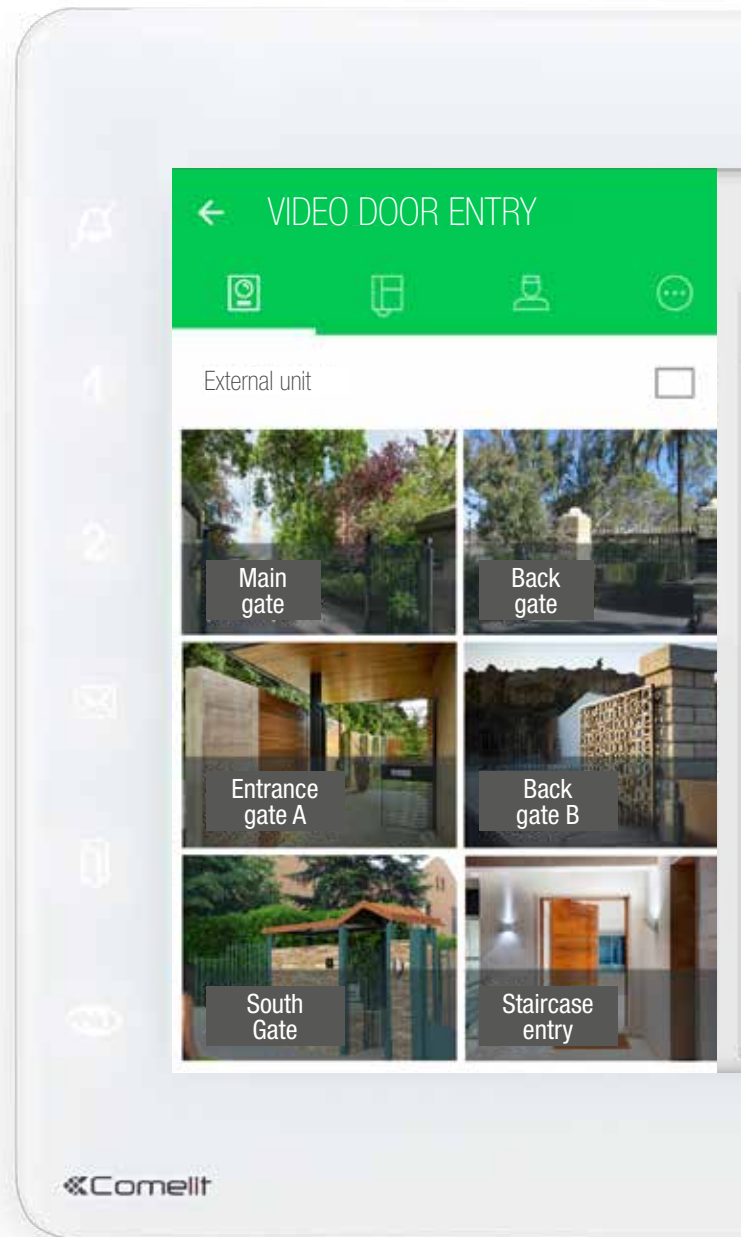

Maxi Android

THE IP DOOR ENTRY SOLUTION

3RD PARTY APP INSTALLATION

Maxi. High-end technology
in a 7" panoramic monitor.
Make yourself comfortable;
the show is about to begin.

Maxi is the new benchmark for high-level door entry monitors. Its shape is the result of Comelit's search for an innovative design. A commitment which has seen the company earn top-level international plaudits and recognition such as the Red Dot design award, Design Plus, Design Index ADI, Good Design awards and Special Mention in German Design award 2017. Maxi, also a winner of the Good Design award and available in two versions - 2-wire and ViP - combines design values with cutting-edge technology and features a 7-inch 16/9 screen.

OPTIONS AND VERSIONS

Available in flush-mounted, wall-mounted with bracket and desk base versions.

SWIPE FUNCTIONS

Swipe functions: the icons appear on the control panel with a simple swipe.

CAPACITIVE TOUCH SCREEN

Capacitive 7" wide touch screen with gesture recognition.

DOOR ENTRY MONITOR BUTTONS

Lock-release, audio in, 5 programmable keys, self-ignition and privacy/doctor.

SETTINGS

Audio and ringtone volume, colour and adjustment of backlighting intensity.

3rd party app installation*

*Third Party APPS that Comelit deems are compatible can be installed from our own APP store.

Maxi Android Comelit APP Startscreen

▼ Maxi Android Video Door Entry Menu.

▼ Maxi Android Sample widgets overview