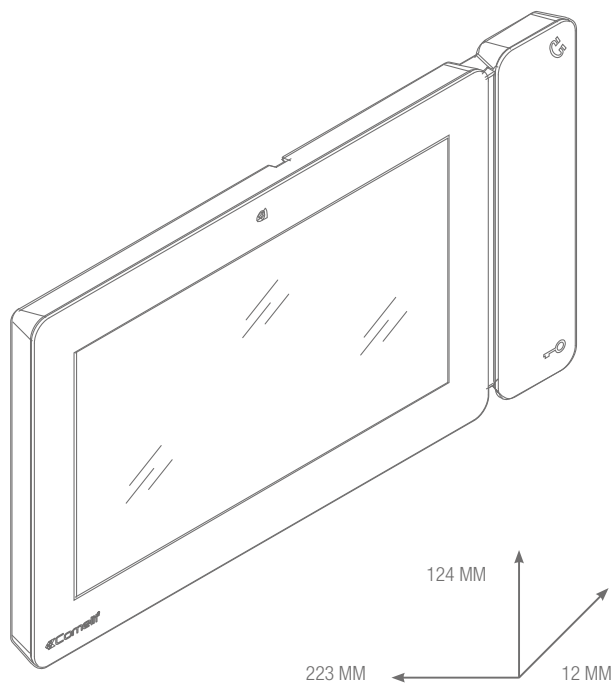

FEATURES AND FUNCTIONS

	6803W
GENERAL SPECIFICATIONS	
System	ViP
Audio/video system	YES
Flush-mounted	YES
Wall-mounted	YES
Hands-free function	YES
Induction loop function	YES
Type of display	LCD
Display size (inches)	7" 16/9
Touch screen display	YES
Display resolution (H x V)	1024x600pixel
B/W or colour display	Colour
Product color	White RAL9003
Sensitive Touch technology	YES
Total buttons	8
LED signaling	8
Button backlight color	White
FUNCTIONS	
Actuator control	YES
Self-ignition	YES
Switchboard call	YES
Call forwarding	YES
Ringtone exclusion	YES
Floor door call	YES
Intercom	YES
Customisable ringtone	YES
Video memory	YES
Alarm	YES
Message reception	YES
Sending of emails on event	YES
Door unlock	YES
Full Duplex hands-free	YES
SETTINGS	
Loudspeaker volume control	YES
Ringtone volume control	YES
Display backlighting control	YES
TECHNICAL SPECIFICATIONS	
Supply voltage	36÷57Vdc
POE power supply	YES
Maximum current absorption (mA)	220
Power consumption stand-by (mA)	46
In called absorption (mA)	76
In communication absorption (mA)	82
Microphone	5mm omni-direction
Speaker	4ohm 2W - 86 dBA at 0,5 mt
SD card support (Card not included)	YES
IP Rating	30
Operating temperature (°C)	-5÷40
Video encoding	H.264
Product weight (g)	0,7
Terminals	CFP1 IN1 AL PAN OUT1 S+ S- 0V
Network connection	RJ45
IP assignment	AUTO IP / DHCP / STATIC IP
Wi-Fi	YES
Front camera resolution	5 Megapixel

ACCESSORIES

	6817	FLUSH-MOUNTED BOX FOR MAXI MONITOR Black ABS plastic flush-mounted box. Dimensions: 212x115x50 mm.
	6821	WALL-MOUNTED SUPPORT FOR MAXI MANAGER MONITOR Wall support for Maxi monitor. White. Dimensions: 216x117x19 mm.