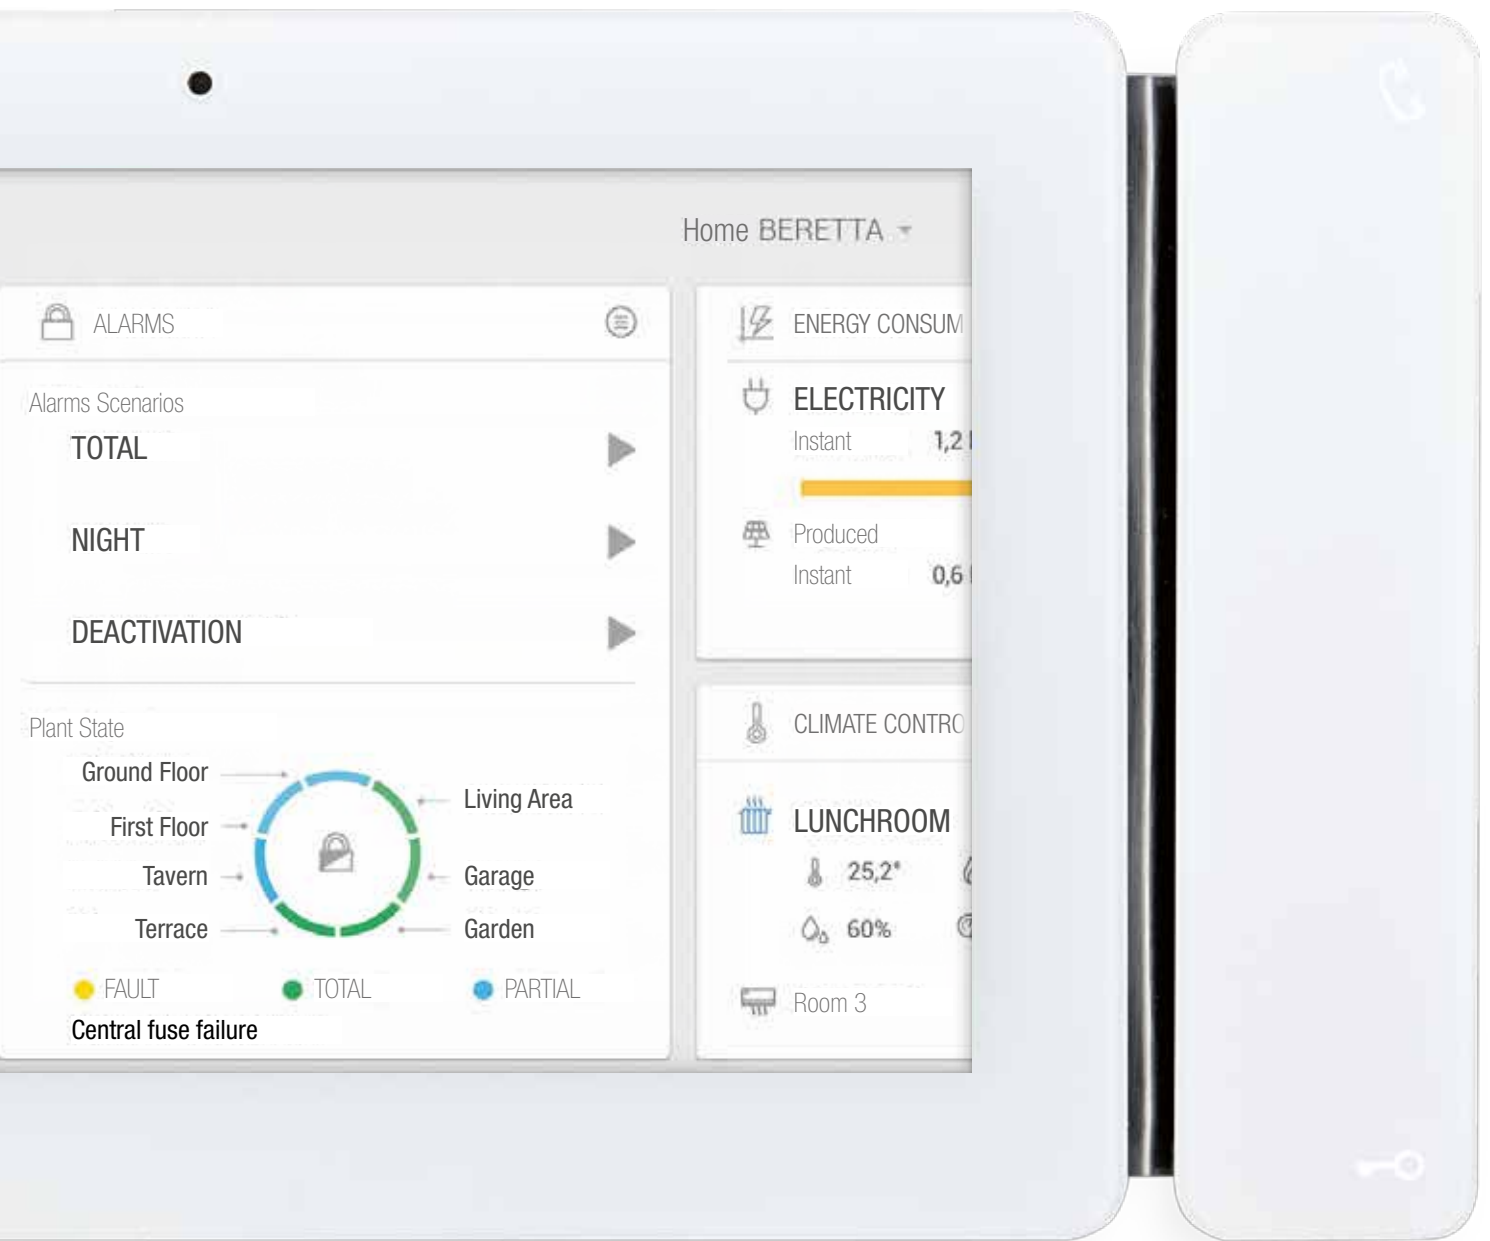

▼ Maxi Android Video Door Entry Menu.