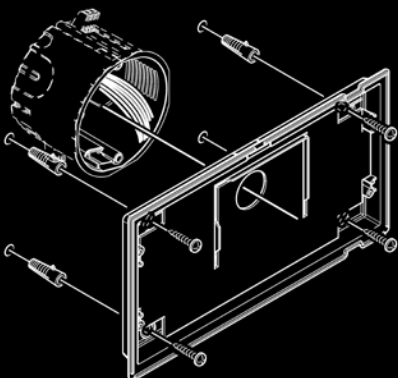

Maxi

	<p>6801W</p>	<p>MAXI SERIES 7" MONITOR. 2-WIRE SYSTEM</p> <p>Flush-mounted (on box Art. 6817) or surface-mounted (with bracket Art. 6820) colour monitor with 7" 16/9 screen, hands-free full-duplex audio and touch sensitive controls. Allows adjustment of brightness level, contrast, audio volume and ringtone volume. Ringtones can be customised by selecting from the various melodies provided. Fitted as standard with a key button, enable/disable audio button with corresponding indicator LEDs and a further 6 programmable buttons for self-ignition, privacy service and other programmable functions. It is normally used for floor door call and call repetition management, and comes complete with 2 x 8-position DIP SWITCHES for user code programming and button programming. Equipped with riser distribution terminal Art. 1214/2C. The monitor can only be used in 2-wire SimplebusTop Colour systems. Dimensions 223x124x12 mm.</p>
	<p>6802W</p>	<p>MAXI SERIES 7" MONITOR. VIP SYSTEM</p> <p>7" 16:9 colour touch-screen monitor with full-duplex hands-free audio. Audio distribution and consumption management as standard. Audio, ringtone, colour and contrast adjustment. Slot for micro SD card. Ringtone customisation. Video memory function and internal directory for intercom call management. Manages floor door calls and call repetition as standard. Panic and alarm input. "Sensitive touch" controls with LED backlighting. The audio pickup command and the lock-release are always visible, while all the others become visible in response to a touch or swipe. There is also a self-ignition button, a privacy or doctor selection button (with red privacy enabled LED indicator) and 2 buttons for various uses. "Door open" and "Messages" indicator lights. Flush-mounted, wall-mounted and desk base installation. Dimensions: 230x168x28 mm. Compatible with H.264 video format.</p>
	<p>6817</p>	<p>FLUSH-MOUNTED BOX FOR MAXI MONITOR</p> <p>Black ABS plastic flush-mounted box. Dimensions: 212x115x50 mm.</p>
	<p>6820</p>	<p>WALL BRACKET FOR MAXI MONITOR, 2-WIRE AND VIP</p> <p>Wall bracket for Maxi monitor. Colour: White. Dimensions: 216x117x16 mm.</p>