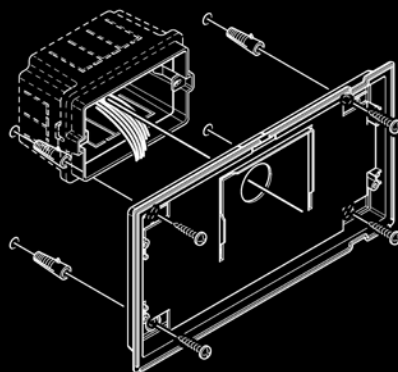

Maxi

	<p>6801W</p>	<p>MAXI SERIES 7" MONITOR. 2-WIRE SYSTEM</p> <p>Flush-mounted (on box Art. 6817) or surface-mounted (with bracket Art. 6820) colour monitor with 7" 16/9 screen, hands-free full-duplex audio and touch sensitive controls. Allows adjustment of brightness level, contrast, audio volume and ringtone volume. Ringtones can be customised by selecting from the various melodies provided. Fitted as standard with a key button, enable/disable audio button with corresponding indicator LEDs and a further 6 programmable buttons for self-ignition, privacy service and other programmable functions. It is normally used for floor door call and call repetition management, and comes complete with 2 x 8-position DIP SWITCHES for user code programming and button programming. Equipped with riser distribution terminal Art. 1214/2C. The monitor can only be used in 2-wire SimplebusTop Colour systems. Dimensions 223x124x12 mm.</p>
	<p>6802W</p>	<p>MAXI SERIES 7" MONITOR. VIP SYSTEM</p> <p>7" 16:9 colour touch-screen monitor with full-duplex hands-free audio. Audio distribution and consumption management as standard. Audio, ringtone, colour and contrast adjustment. Slot for micro SD card. Ringtone customisation. Video memory function and internal directory for intercom call management. Manages floor door calls and call repetition as standard. Panic and alarm input. "Sensitive touch" controls with LED backlighting. The audio pickup command and the lock-release are always visible, while all the others become visible in response to a touch or swipe. There is also a self-ignition button, a privacy or doctor selection button (with red privacy enabled LED indicator) and 2 buttons for various uses. "Door open" and "Messages" indicator lights. Flush-mounted, wall-mounted and desk base installation. Dimensions: 230x168x28 mm. Compatible with H.264 video format.</p>
	<p>6817</p>	<p>FLUSH-MOUNTED BOX FOR MAXI MONITOR</p> <p>Black ABS plastic flush-mounted box. Dimensions: 212x115x50 mm.</p>
	<p>6820</p>	<p>WALL BRACKET FOR MAXI MONITOR, 2-WIRE AND VIP</p> <p>Wall bracket for Maxi monitor. Colour: White. Dimensions: 216x117x16 mm.</p>