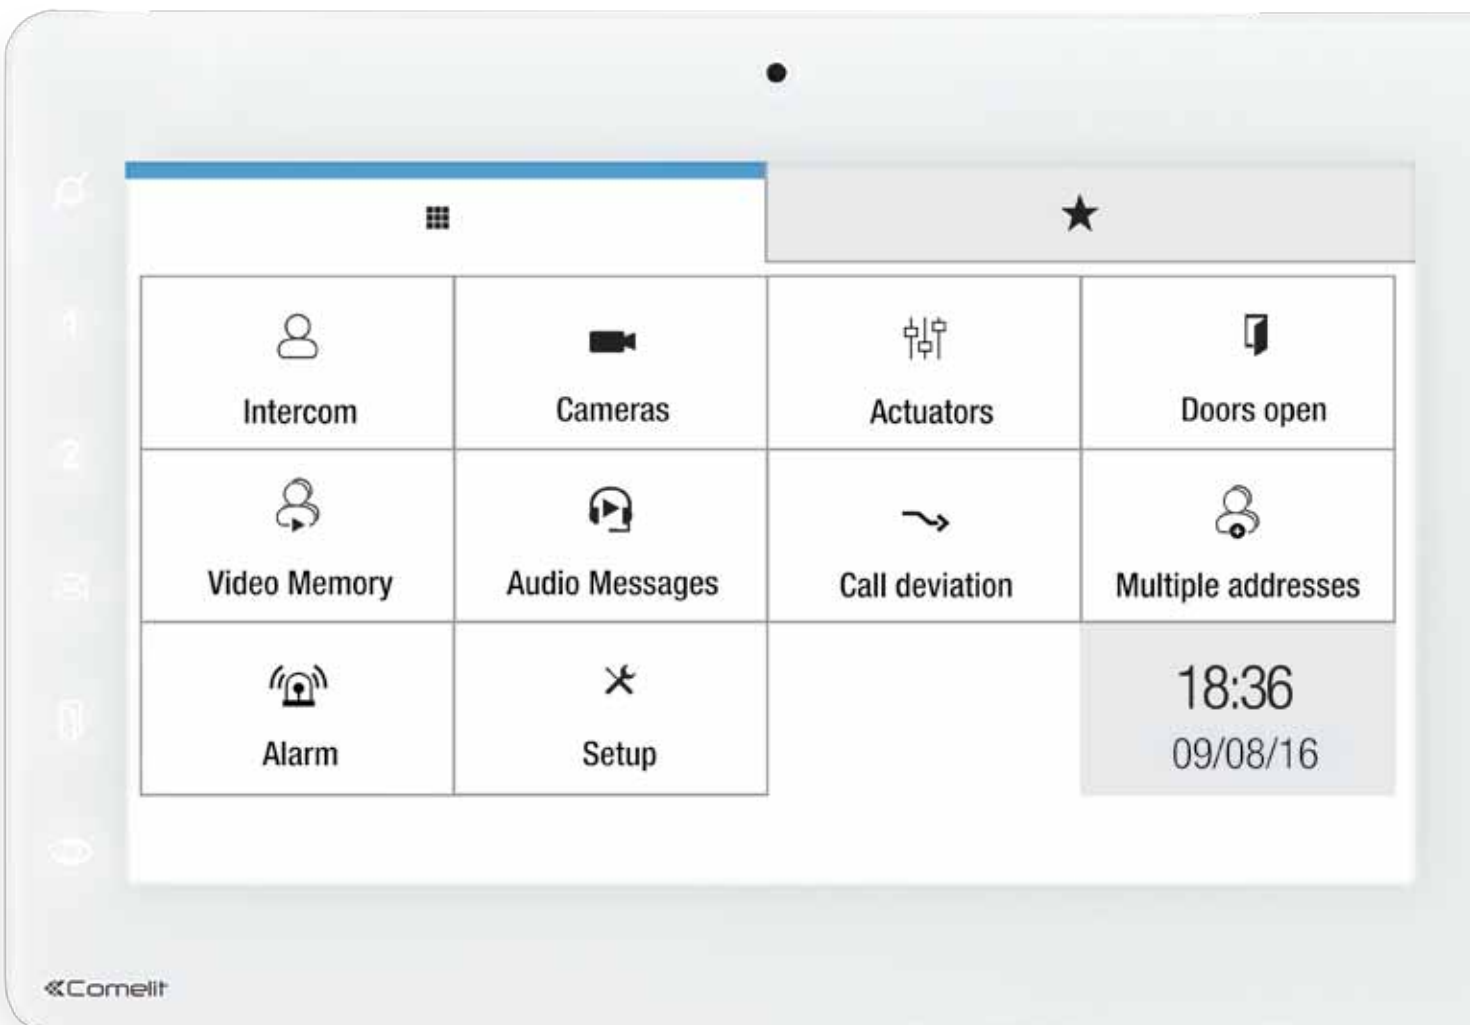

 **BUILDING KIT**  **SIMPLEBUS TOP**  **V I P**

Maxi is the new benchmark for high-level door entry monitors. Its shape is the result of Comelit's search for an innovative design. A commitment which has seen the company earn top-level international plaudits and recognition such as the Red Dot design award, Design Plus, Design Index ADI and Good Design awards. Maxi, also a winner of the Good Design award and available in two versions - 2-wire and VIP - combines design values with cutting-edge technology and features a 7-inch 16/9 screen.

DESIGN
MILANO

reddot design award

DESIGN PLUS

Merlion
Awards

Maxi

The revolution of door entry monitor design.

223 MM

7-inch 16/9 screen. Shiny surface in transparent scratch-resistant polycarbonate. Edges with matt brushed metal finish. Just 12 mm thick. Maxi combines a stylish, minimal design with the utmost simplicity in terms of usage, through functions activated via sensitive touch technology and a touch-screen monitor featuring capacitive technology (VIP version). Available in semi-flush, surface-mounted and desk base versions.

Maxi

2-WIRE VERSION

BUILDING KIT

SIMPLEBUS TOP

SENSITIVE TOUCH KEYS
(SWIPE FUNCTION):

PRIVACY/DOCTOR

4 PROGRAMMABLE KEYS

SELF-IGNITION

- MANAGE THE SYSTEM BY SELECTING THE ALBUM, TRACK OR RADIO STREAM FOR EACH ZONE, ADJUST THE VOLUME AND SELECT RANDOM OR REPEAT PLAY MODES
- SYNCHRONISE MULTIPLE AUDIO ZONES FOR PLAYING THE SAME SOURCE THROUGHOUT THE HOUSE
- CREATE A SCENARIO BY ENABLING EACH AUDIO ZONE WITH A DIFFERENT SOURCE AND VOLUME
- IMPORT, MANAGE AND LISTEN TO SPOTIFY PLAYLISTS (ONLY WITH A SUBSCRIPTION TO SPOTIFY PREMIUM)