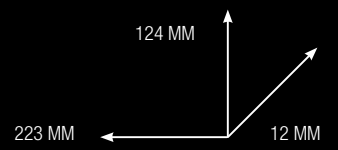

Maxi

	<p>6801W</p>	<p>MAXI SERIES 7" MONITOR. 2-WIRE SYSTEM</p> <p>Flush-mounted (on box Art. 6817) or surface-mounted (with bracket Art. 6820) colour monitor with 7" 16/9 screen, hands-free full-duplex audio and touch sensitive controls. Allows adjustment of brightness level, contrast, audio volume and ringtone volume. Ringtones can be customised by selecting from the various melodies provided. Fitted as standard with a key button, enable/disable audio button with corresponding indicator LEDs and a further 6 programmable buttons for self-ignition, privacy service and other programmable functions. It is normally used for floor door call and call repetition management, and comes complete with 2 x 8-position DIP SWITCHES for user code programming and button programming. Equipped with riser distribution terminal Art. 1214/2C. The monitor can only be used in 2-wire SimplebusTop Colour systems. Dimensions 223x124x12 mm.</p>
	<p>6802W</p>	<p>MAXI SERIES 7" MONITOR. VIP SYSTEM</p> <p>7" 16:9 colour touch-screen monitor with full-duplex hands-free audio. Audio distribution and consumption management as standard. Audio, ringtone, colour and contrast adjustment. Slot for micro SD card. Ringtone customisation. Video memory function and internal directory for intercom call management. Manages floor door calls and call repetition as standard. Panic and alarm input. "Sensitive touch" controls with LED backlighting. The audio pickup command and the lock-release are always visible, while all the others become visible in response to a touch or swipe. There is also a self-ignition button, a privacy or doctor selection button (with red privacy enabled LED indicator) and 2 buttons for various uses. "Door open" and "Messages" indicator lights. Flush-mounted, wall-mounted and desk base installation. Dimensions: 230x168x28 mm. Compatible with H.264 video format.</p>
	<p>6817</p>	<p>FLUSH-MOUNTED BOX FOR MAXI MONITOR</p> <p>Black ABS plastic flush-mounted box. Dimensions: 212x115x50 mm.</p>
	<p>6820</p>	<p>WALL BRACKET FOR MAXI MONITOR, 2-WIRE AND VIP</p> <p>Wall bracket for Maxi monitor. Colour: White. Dimensions: 216x117x16 mm.</p>