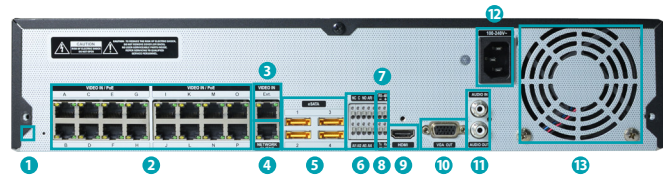

Zero configuration (plug-and-play)

The DR-6332PS-S packs an array of advanced network technologies to provide true plug-and-play installation that eliminates the need for costly implementation and integration support. As with all IDIS NVRs, the IDIS 4K NVR features For Every Network (FEN), which is an automated network configuration service that simplifies installation of networked surveillance systems. FEN enables easy remote client access without the need for advanced IT knowledge.

IDIS H.265 4K Recorder

DR-6332PS-S

- Total incoming throughput 350Mbps
- Up to 960ips Full HD real-time recording
- Supports H.265 / H.264 codec
- Supports UHD display
- Up to 960ips live display
- Easy to install, set-up, and play with DirectIP cameras
- Built-in 16 channel PoE switch and expandable up to 32 Channel using DirectIP gigabit PoE switch
- Expandable up to 132TB using eSATA storage
- Supports RAID 1
- Supports one click network configuration through FEN service
- Supports third party cameras (Axis, Panasonic, ONVIF™)

DIMENSIONS

(Unit - mm)

- 1 Factory Reset Button
- 2 Video In / PoE Ports
- 3 Video In / Ext. Port
- 4 Network Port
- 5 eSATA Ports
- 6 Alarm Connection Ports
- 7 RS-485 Port
- 8 RS-232 Port
- 9 HDMI Out Port
- 10 VGA Out Port
- 11 Audio Ports
- 12 Power In Port
- 13 Vent